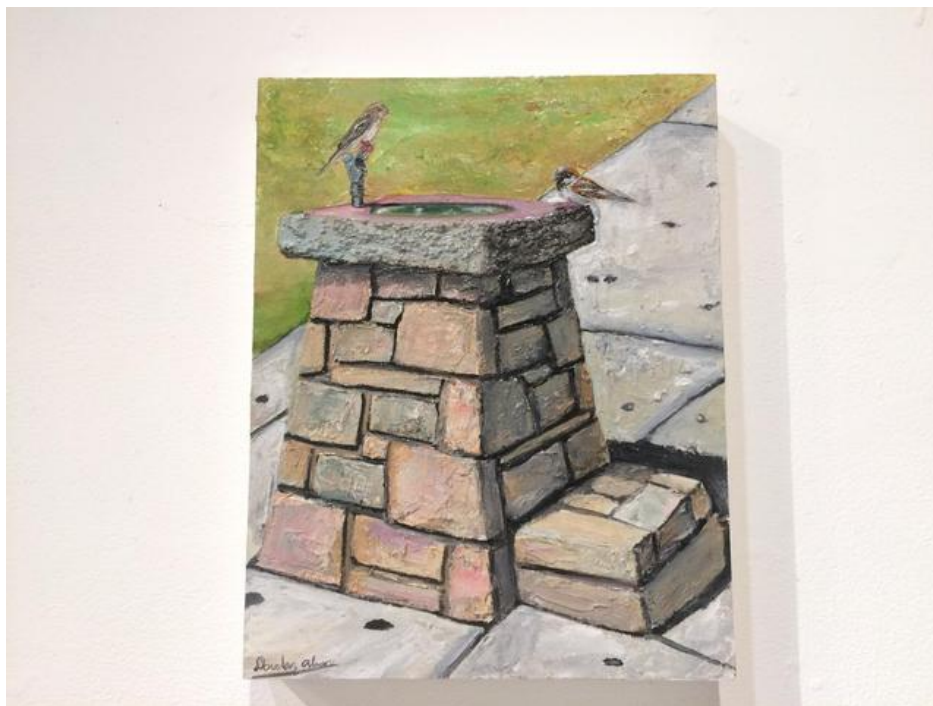

$440.00

Douglas Avarez

Public Bath
Mixed Media
14.0 x 11.0in.