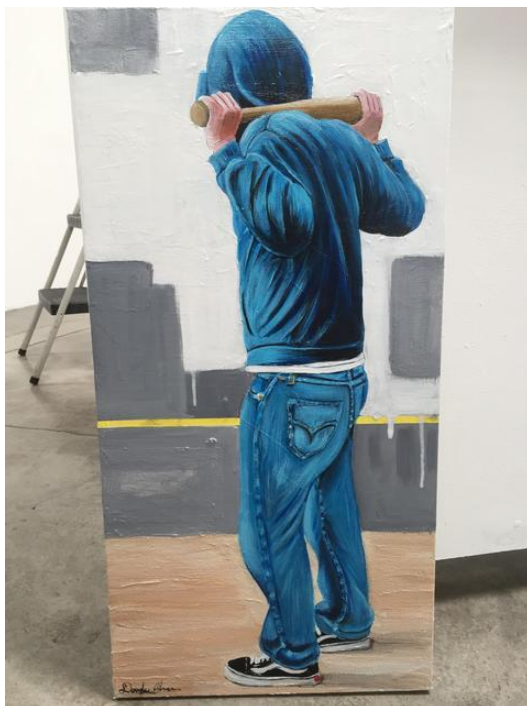

The Can Canvas, 2015
acrylic on canvas (in progress)
10.0 x 8.0in.

Current Location

bG Gallery Bergamot Station; 2525 Michigan Ave Santa Monica,
CA 90404 US

\$1,900.00

Douglas Alvarez

Swag

Acrylic and oil

30.0 x 40.0in.

Description

Current Location

bG Gallery Bergamot Station; 2525 Michigan Ave Santa Monica,
CA 90404 US

Douglas Alvarez

Collection Day

Paper Mache

11.0 x 11.0in.

Current Location

bG Gallery Bergamot Station; 2525 Michigan Ave Santa Monica,
CA 90404 US

Douglas Alvarez

Curve Ball

Mixed Media

30.0 x 15.0in.

Current Location

bG Gallery Bergamot Station; 2525 Michigan Ave Santa Monica,
CA 90404 US