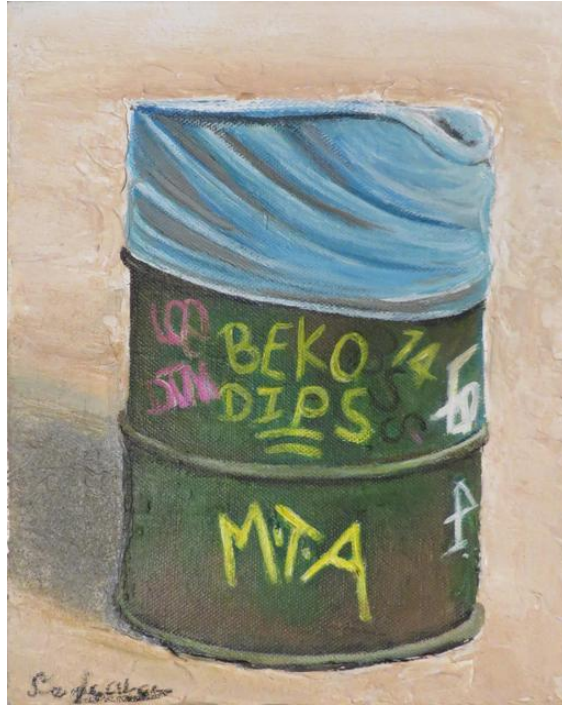

48.0 x 18.0in.

Description

Mixed media on canvas

Current Location

bG Gallery Bergamot Station; 2525 Michigan Ave Santa Monica,
CA 90404 US

420.885.522

\$450.00

Douglas Alvarez

USA, 2015

14" wide by 12" high "USA" mix media, still in progress

12.0 x 14.0in.

Current Location

bG Gallery Bergamot Station; 2525 Michigan Ave Santa Monica,
CA 90404 US

125.477.831

\$330.00

Douglas Alvarez

The Can Canvas, 2015
acrylic on canvas (in progress)
10.0 x 8.0in.

Current Location

bG Gallery Bergamot Station; 2525 Michigan Ave Santa Monica,
CA 90404 US

\$1,900.00

Douglas Alvarez

Swag

Acrylic and oil

30.0 x 40.0in.