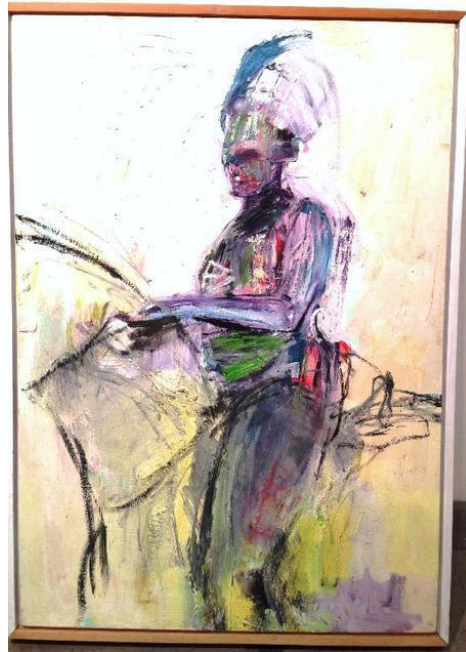

CORY SEWELSON

Run of the Place, 2014

Oil

16 x 20 in. (40.64 x 50.80 cm)

Description	Oil and acrylic on panel
Category	Painting
Artist Resale Right	Unassigned

SEW.003.ROG.PAI.120

\$4,200

CORY SEWELSON

Rogue Manors, 2011

Oil

42 x 54 in. (106.68 x 137.16 cm)

Description	Oil and acrylic on panel
Category	Painting
Artist Resale Right	Unassigned

None

\$3,222

COURTNEY REID

Gymkhana,
oil on canvas