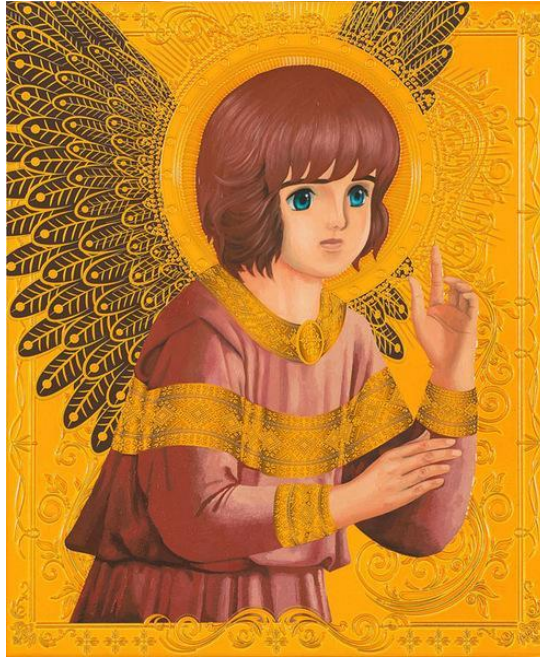

None

$4,400

HIROSHI MORI

Prayer, 2014

Mixed media

17 x 14 in. (43.18 x 35.56 cm)

Description	Oil, acrylic, urethane, silver mirror plating, UV curable resin on aluminum panel
Category	Mixed media
Artist Resale Right	Unassigned
Country of Origin	japan