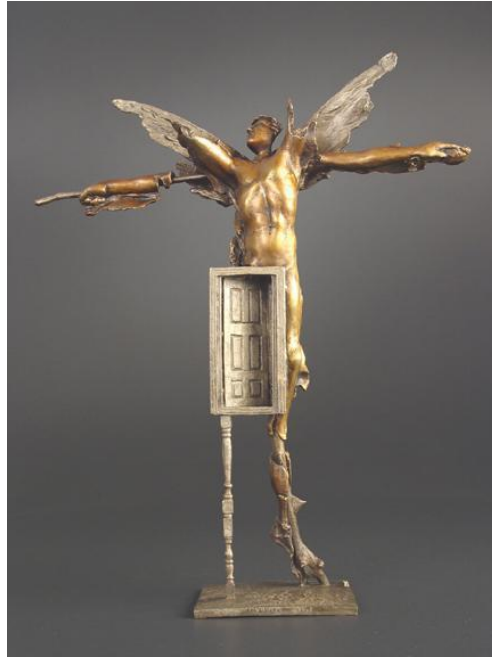

Foot reliquary

Category	Sculpture
Artist Resale Right	Yes

None

\$1,900

RON RODGERS

Male Passage

Bronze

14 x 11 x 4 in. (35.56 x 27.94 x 10.16 cm)