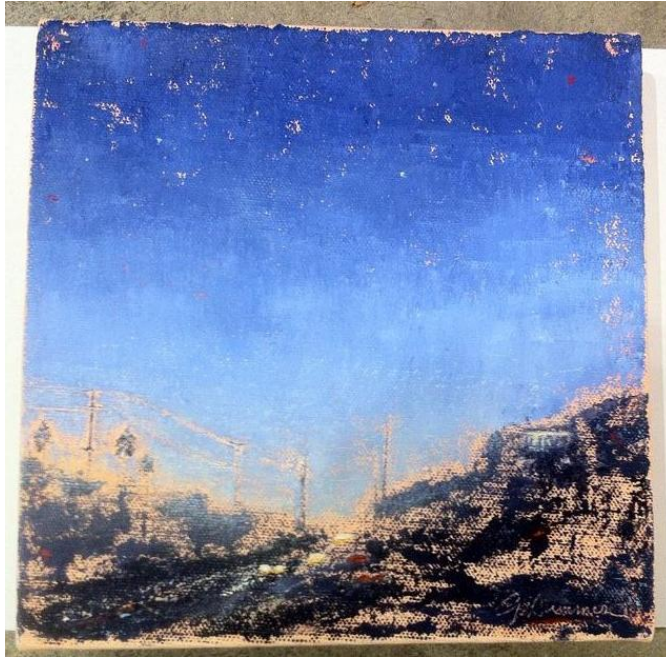

Oil on 1.5" wrapped canvas

4 x 4 in. (10.16 x 10.16 cm)

Category	Painting
Artist Resale Right	Unassigned

None

\$550

GAY SUMMER RICK

The Road Out of Town

Oil on 1.5" wrapped canvas