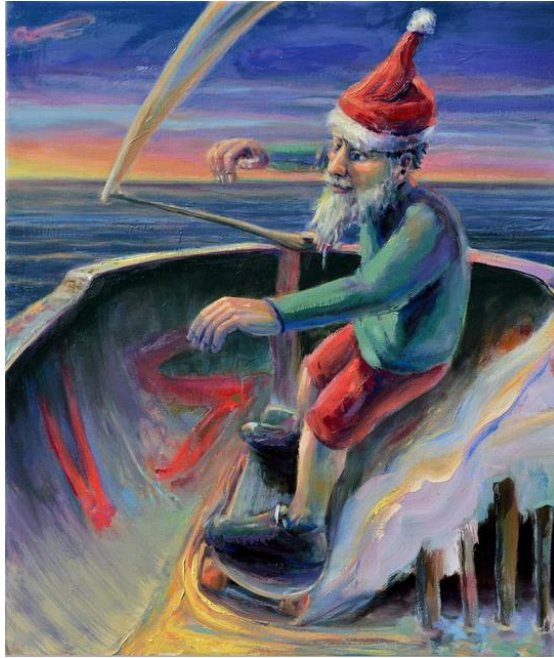

\$3,500

TED GALL

Evil Monkey, Oz Series

Bronze

13 x 5 1/2 x 8 in. (33.02 x 13.97 x 20.32 cm)

Description	Bronze
Current Location	bG Bergamont
Category	Sculpture
Artist Resale Right	Unassigned

\$100

TERESA FLOWERS

Works on wood panel i
5 x 5 in. (12.70 x 12.70 cm)
Open Ediiton

Category	Photography
Artist Resale Right	Unassigned

\$3,500

THOMAS WHITTAKER KIDD

Sail Skater, 2014

Oil on Canvas

34 x 29 in. (86.36 x 73.66 cm)