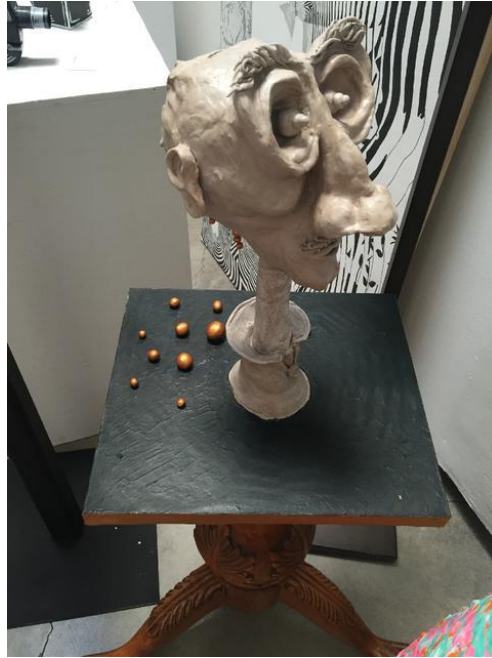

None

$600

ANNIE COLLINS

Physiognomy #1, 2015

Mixed media

24 in. (60.96 cm)

Description	Mixed media
Category	Sculpture
Artist Resale Right	Unassigned