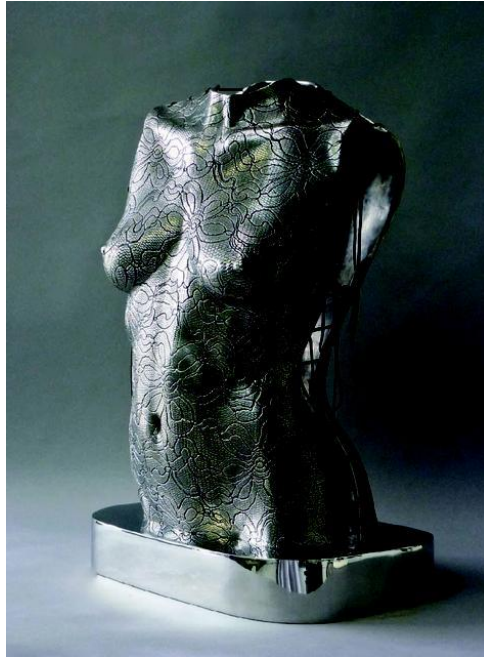

25 x 8 x 10 in. (63.50 x 20.32 x 25.40 cm)

2 of 9

Description	Bronze
Current Location	Artist studio; CA US
Category	Sculpture
Artist Resale Right	Unassigned

None

\$19,500

TANYA RAGIR

Seductive Armor

Stainless steel