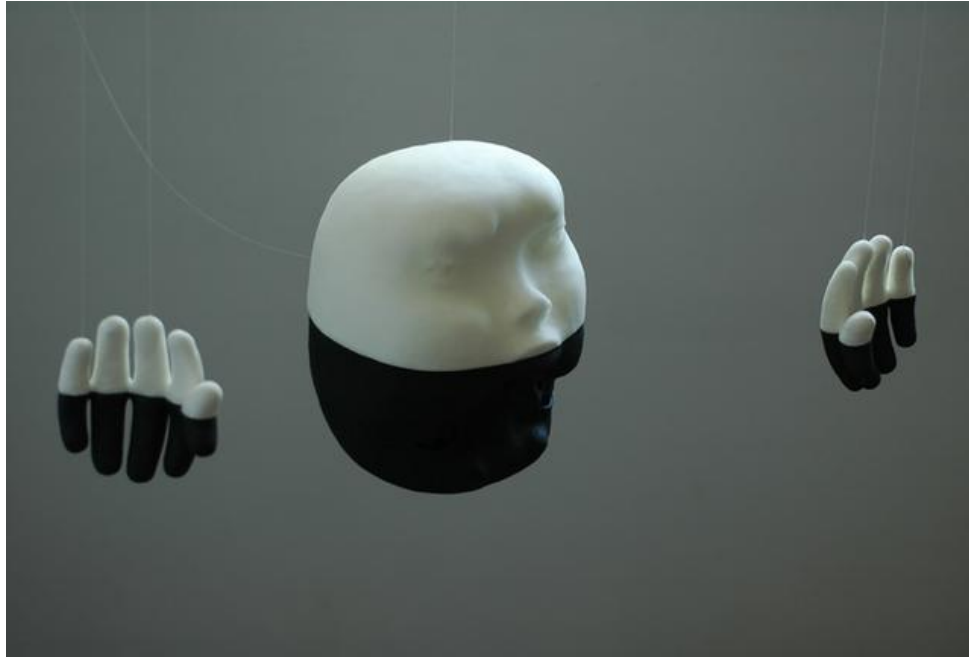

\$1,000

EGOR SOVTSOV

Inception

Polyurethane

12 x 24 x 12 in. (30.48 x 60.96 x 30.48 cm)

Edition of 5

1 of 5

Description	Polyurethane
Category	Sculpture
Artist Resale Right	Unassigned