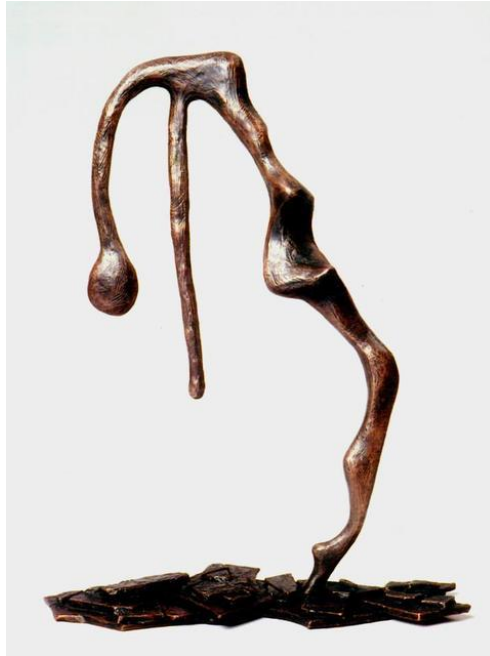

initialled on base??

Description	Cast bronze sculpture of skull
Category	Sculpture
Artist Resale Right	Unassigned
Net to Seller	\$6,000

None

\$4,925

LYNN FARRAND

Fragments I

Bronze

26 x 24 in. (66.04 x 60.96 cm)