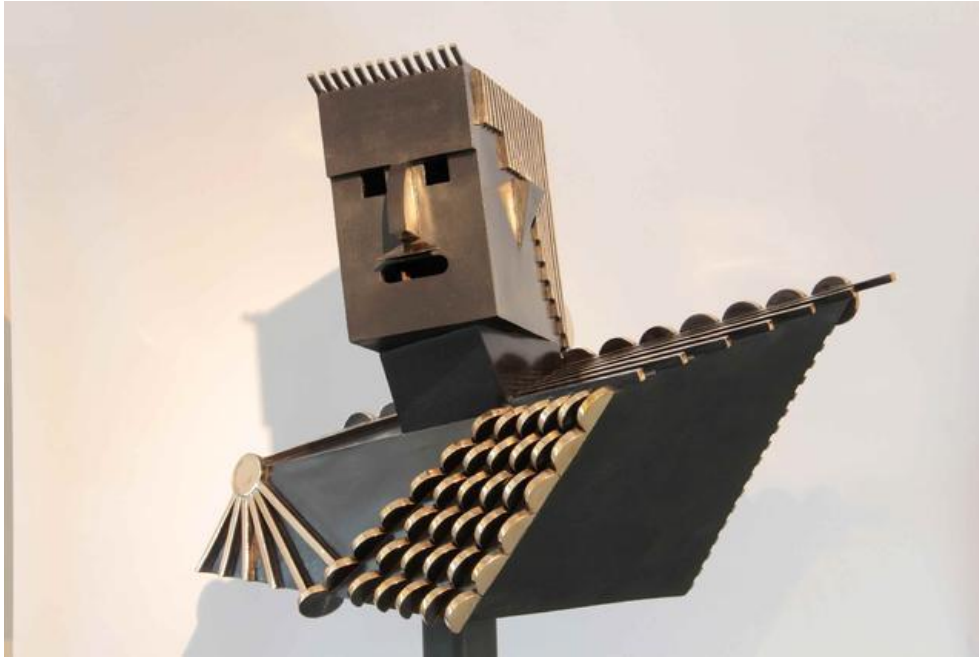

None

\$16,000

EIKE WALTZ

Jason and the Golden Fleece

Bronze

35 x 25 x 16 1/16 in. (88.90 x 63.50 x 40.80 cm)

Description	Cast Bronze
Current Location	Artist's Studio
Category	Sculpture
Artist Resale Right	Unassigned
Catalogue Text	<p>Returning to the square and circle is a series of bronze sculptures which demonstrate the importance of “the line” and what “to say” expressing a short story using the most basics of shape: 3D childlike “stickman” translated into square and circular shapes. Detail such as hands, fingers, feet, facials, and color play little or no role as the overall shape “speaks”.</p> <p>Jason and the Golden Fleece fascinated me since childhood.</p>