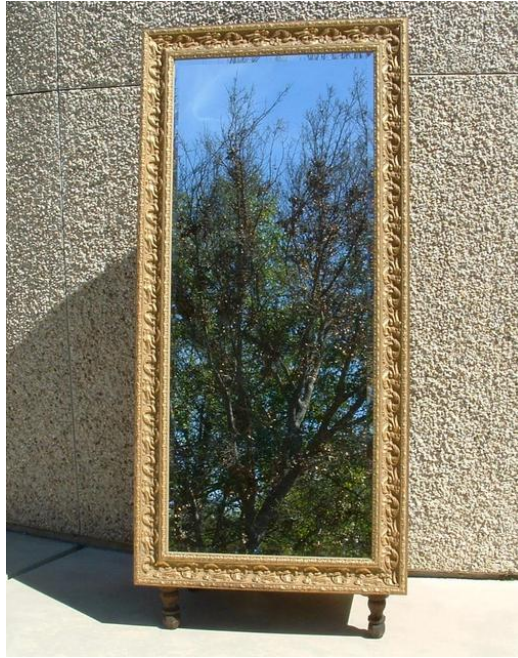

None

$9,500

GARY RAYMOND

Mirror Mirror

Mixed media

72 x 32 x 16 in. (182.88 x 81.28 x 40.64 cm)

Description	Mirror, internal sound system
Current Location	Artist's Studio
Category	Mixed media
Artist Resale Right	Unassigned