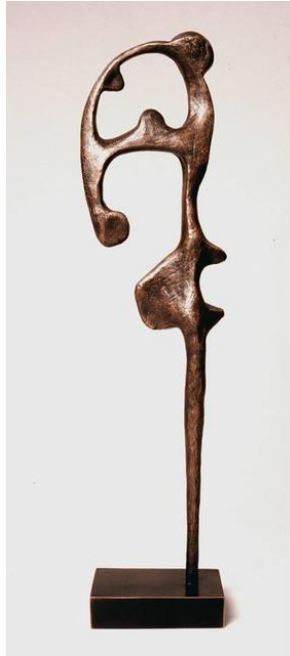

None

$4,540

LYNN FARRAND

Fragments II

Bronze

33 x 9 9/16 in. (83.82 x 24.29 cm)

2 of 3

Description	Bronze
Current Location	Artist's Studio
Category	Sculpture
Artist Resale Right	Unassigned