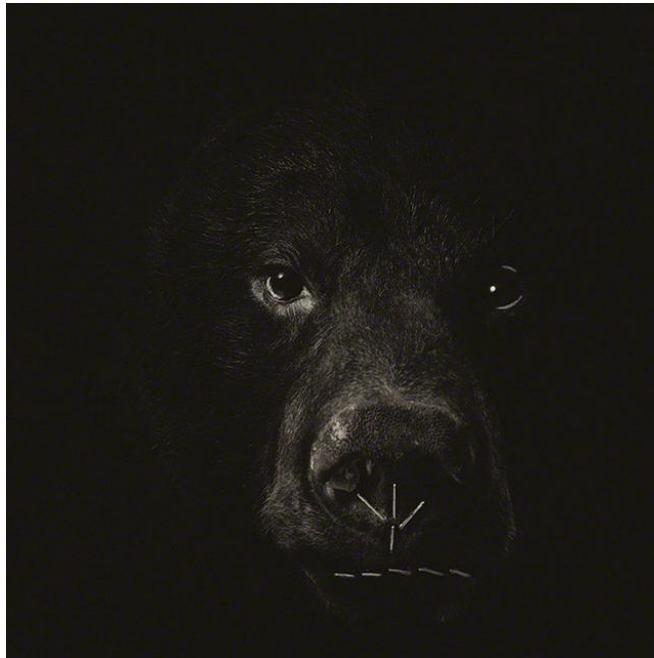

$450

LORI POND

Bear

10 x 10 in. (25.40 x 25.40 cm)

Description	Canon ipf6400 print on Hahnemühle bamboo matte paper,
Current Location	Artist's Studio
Category	Other
Artist Resale Right	Unassigned