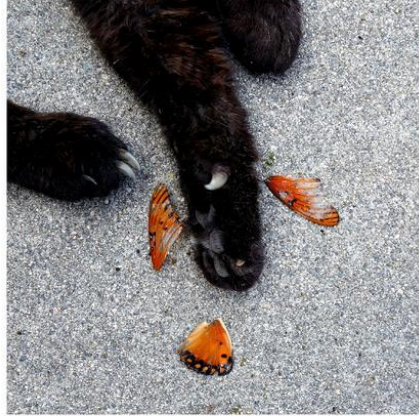

$300

MITCH CULLIN

temple city CA 2014

Category	Other
Artist Resale Right	Unassigned