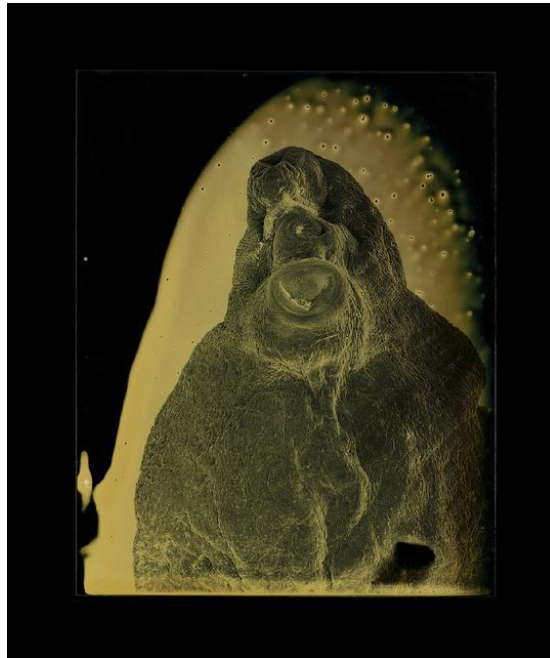

$300

MARCUS DESIENO

Fasciola hepatica

10 x 8 in. (25.40 x 20.32 cm)

Category	Other
Artist Resale Right	Unassigned