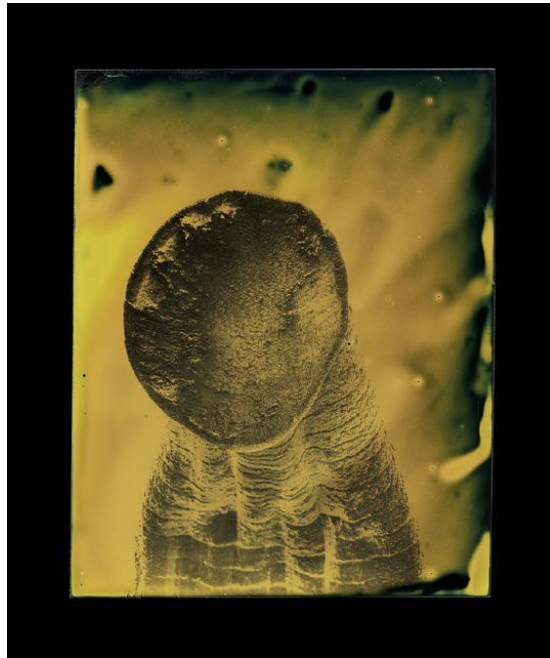

None

$300

MARCUS DESIENO

Hirudo Medicinalis

10 x 8 in. (25.40 x 20.32 cm)

Category

Other

Artist Resale Right

Unassigned