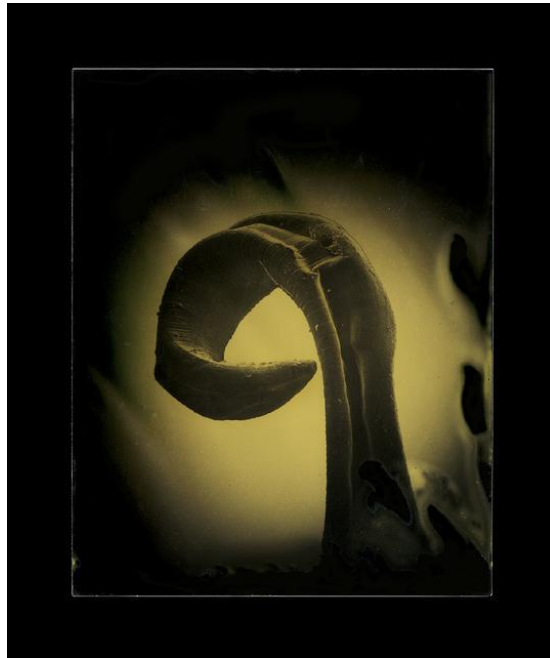

Category	Other
Artist Resale Right	Unassigned

\$300

MARCUS DESIENO

Dermatobia hominis larva
10 x 8 in. (25.40 x 20.32 cm)

Category	Other
Artist Resale Right	Unassigned

\$300

MARCUS DESIENO

Baylisascaris procyonis
8 x 10 in. (20.32 x 25.40 cm)