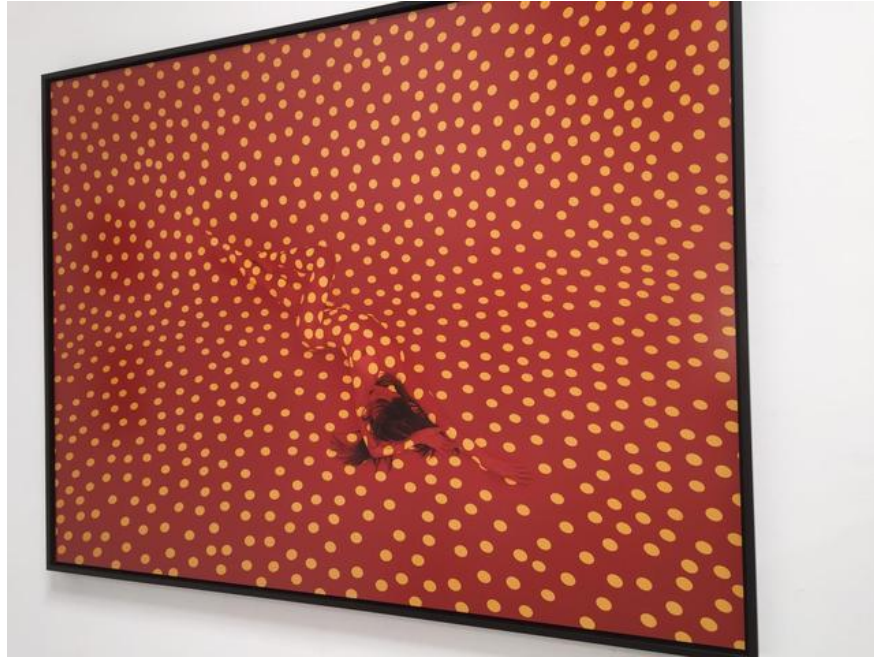

None

$4,500

DAN BUSTA

Jessica Lee

c-print

49 1/4 x 65 1/4 in. (125.10 x 165.74 cm)

Edition of 10

AP of 10

Description	C-print mounted on acrylic panel
Category	Photography
Artist Resale Right	Unassigned