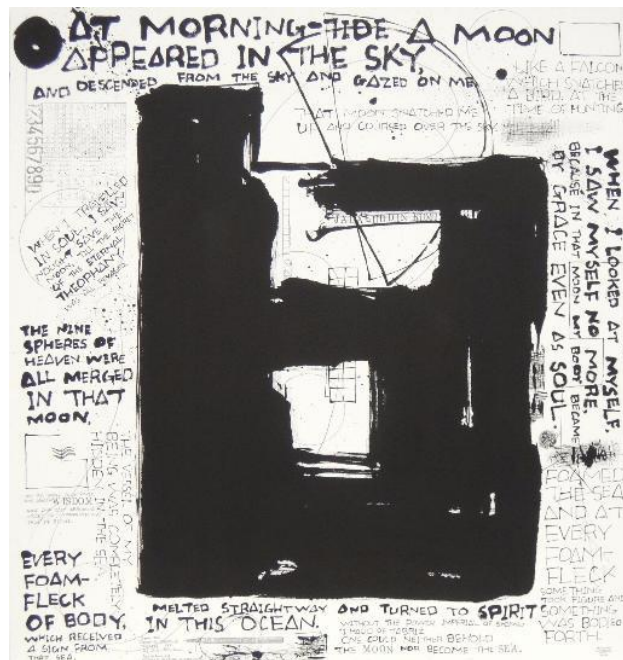

Mixed Media

39 1/2 x 27 in. (100.33 x 68.58 cm)

Description	Sumi-i ink, pencil on paper mounted on wood panel
Category	Other
Artist Resale Right	Unassigned

None

\$6,000

MIZUHO KOYAMA

Morning Tide, 2014

mixed media