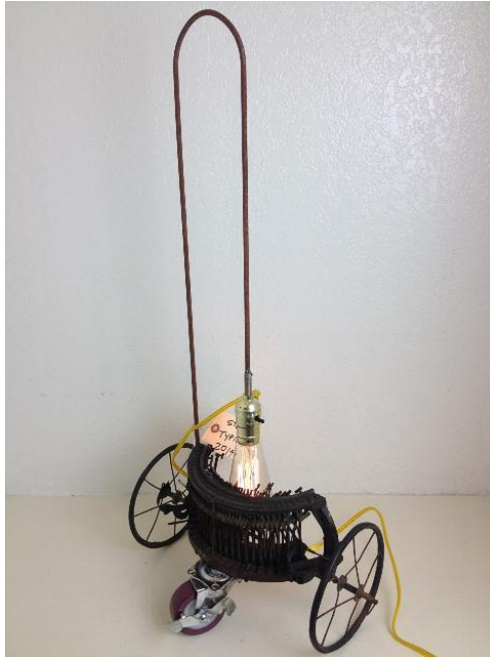

None

$606

DAVID ISAKSON

Carriage Return, 2014

Mixed Media

32 x 14 x 7 in. (81.28 x 35.56 x 17.78 cm)

Description	Mixed Media
Category	Mixed media
Artist Resale Right	Unassigned