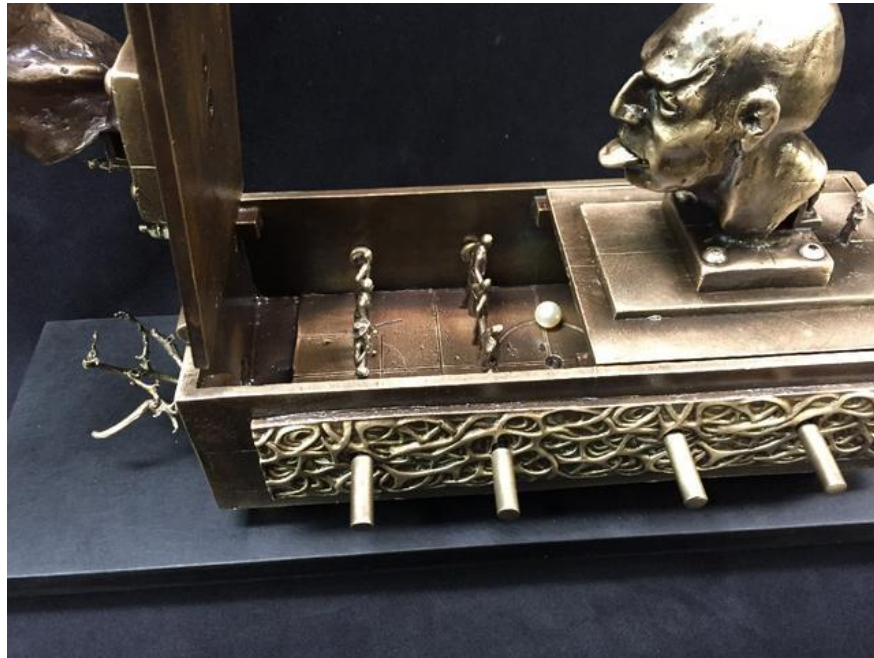

Bronze

23 1/2 x 6 1/2 x 15 in. (59.69 x 16.51 x 38.10 cm)

Description	Bronze
Current Location	bG Bergamont
Category	Sculpture
Artist Resale Right	Yes

None

\$8,500

TED GALL

Foosball, 2016

Bronze