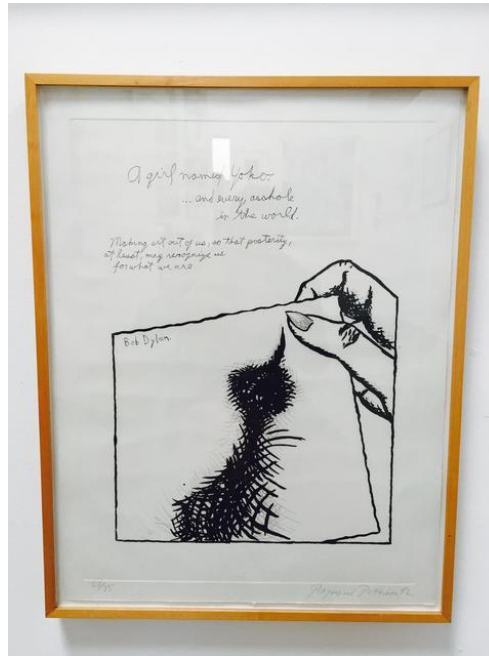

RALPH ALLEN MASSEY

Dog Jumped Over The Moon

Acrylic

48 x 17 3/4 in. (121.92 x 45.08 cm)

Description	Acrylic on panel
Category	Painting
Artist Resale Right	Unassigned

None

\$1,600

RAYMOND PETTIBON