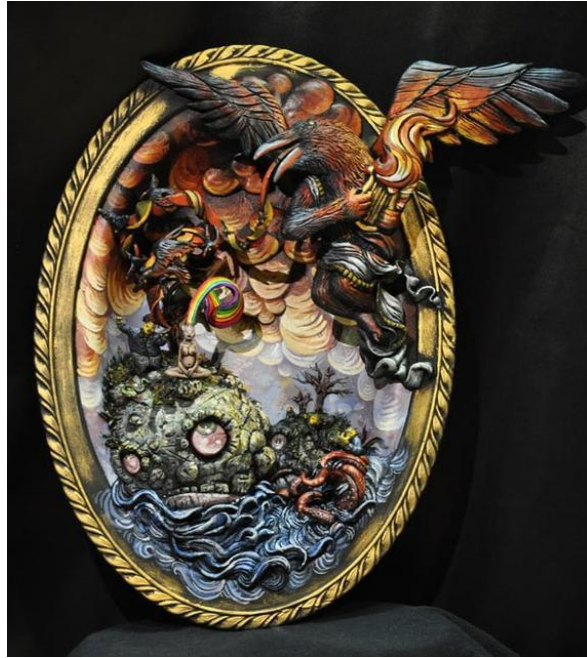

None

$1,100

NATHAN CARTWRIGHT

Magic in the Midst of Dogmatic Treachery

Mixed media

8 x 12 x 2 1/2 in. (20.32 x 30.48 x 6.35 cm)

Description	Polymer clay, paint
Category	Mixed media
Artist Resale Right	Unassigned