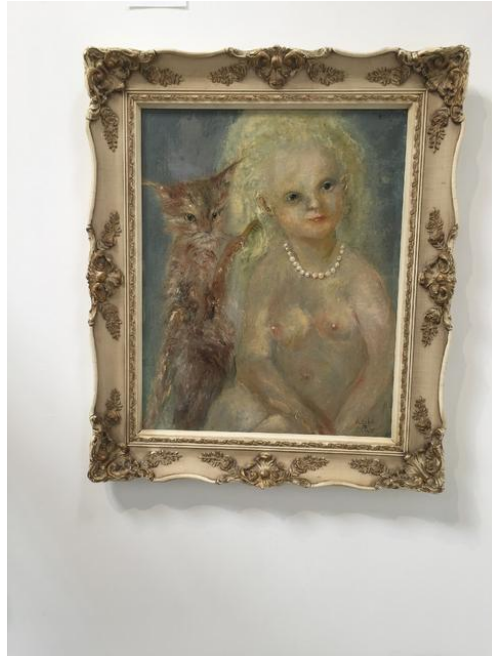

oil

30 x 40 in. (76.20 x 101.60 cm)

Description	oil on canvas
Current Location	Artist's Studio
Category	Other
Artist Resale Right	Unassigned

None

\$600

ALLOIS

Leila and Olive

19 x 15 in. (48.26 x 38.10 cm)