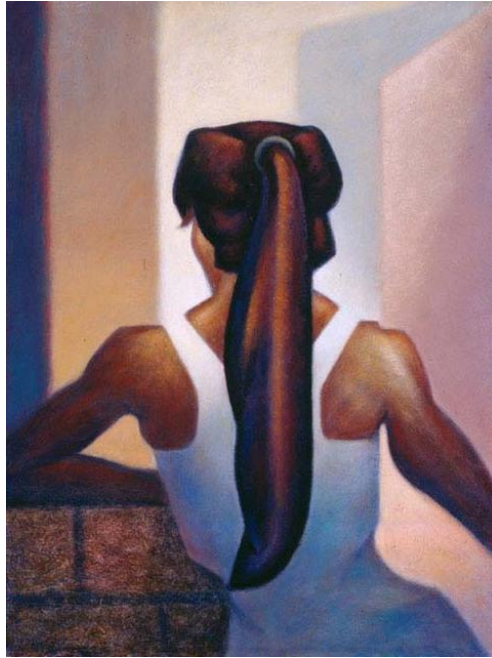

$3,000

JIM BARRETT

Lavita

26 x 20 in. (66.04 x 50.80 cm)

Category	Painting
Artist Resale Right	Unassigned