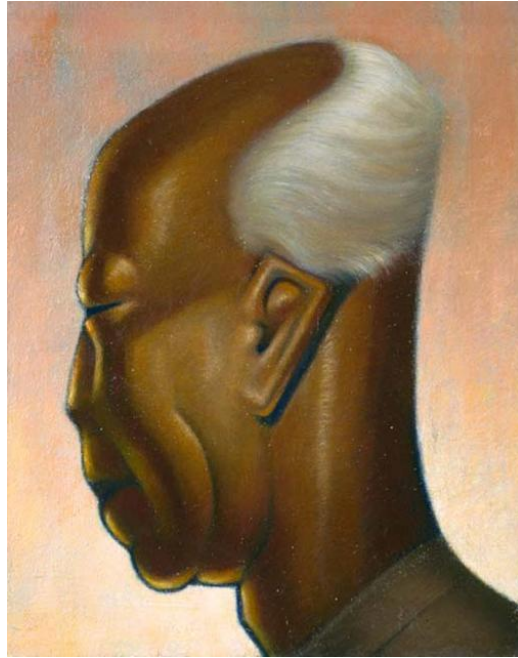

*Cheek Bones*

Oil on Panel

16 x 16 1/16 in. (40.64 x 40.80 cm)

---

<b>Description</b>	Oil on Panel
<b>Category</b>	Painting
<b>Artist Resale Right</b>	Unassigned
<b>Country of Origin</b>	United States

\$2,000

**JIM BARRETT**

*Crucifix*

16 x 16 in. (40.64 x 40.64 cm)

---

<b>Category</b>	Painting
<b>Artist Resale Right</b>	Unassigned

\$2,000

**JIM BARRETT**

*Filipino*