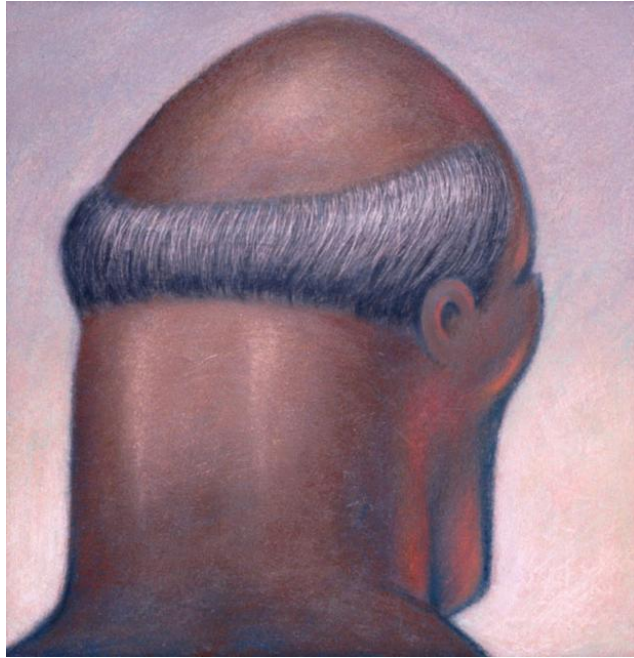

JIM BARRETT

Hairless

Oil on panel

16 x 15 in. (40.64 x 38.10 cm)

Description	Oil on panel
Category	Painting
Artist Resale Right	Unassigned