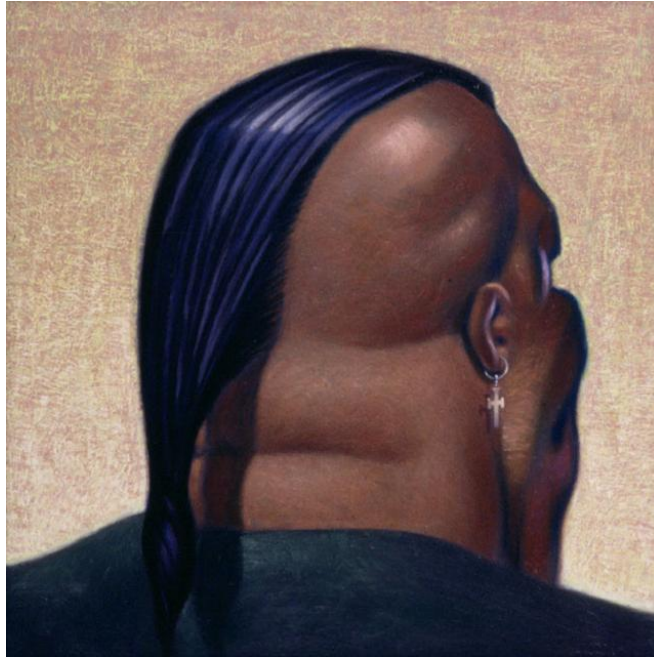

$2,000

JIM BARRETT

Crucifix

16 x 16 in. (40.64 x 40.64 cm)

Category	Painting
Artist Resale Right	Unassigned