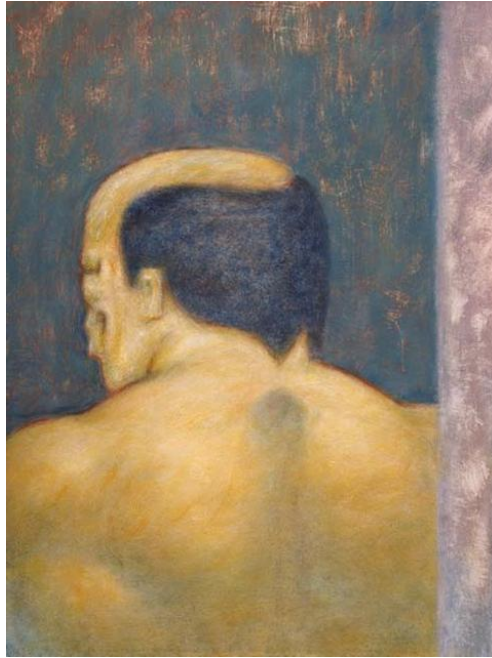

\$3,000

**JIM BARRETT**

*Pony Tail*

26 x 20 in. (66.04 x 50.80 cm)

---

<b>Category</b>	Painting
<b>Artist Resale Right</b>	Unassigned

\$3,000

**JIM BARRETT**