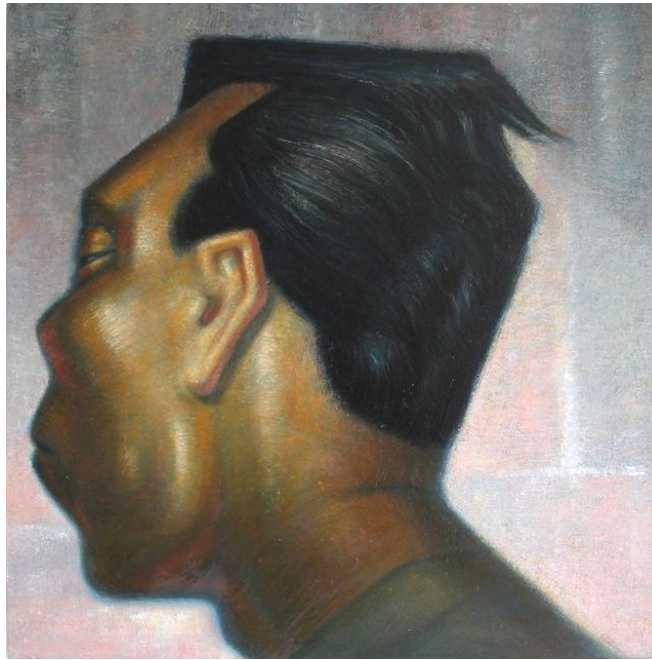

\$2,000

**JIM BARRETT**

*Alpine*

15 x 16 in. (38.10 x 40.64 cm)

---

<b>Category</b>	Painting
<b>Artist Resale Right</b>	Unassigned

\$2,000

**JIM BARRETT**

*Cheek Bones*

Oil on Panel

16 x 16 1/16 in. (40.64 x 40.80 cm)

---

<b>Description</b>	Oil on Panel
<b>Category</b>	Painting
<b>Artist Resale Right</b>	Unassigned
<b>Country of Origin</b>	United States

\$2,000