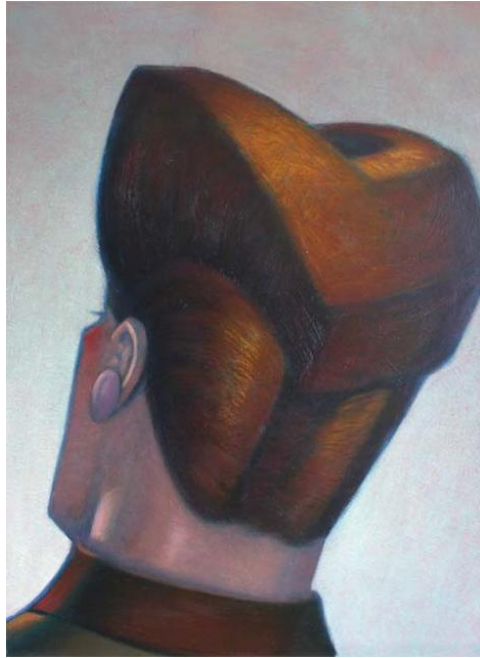

$2,000

JIM BARRETT

Philippe

20 x 16 in. (50.80 x 40.64 cm)

Category	Painting
Artist Resale Right	Unassigned