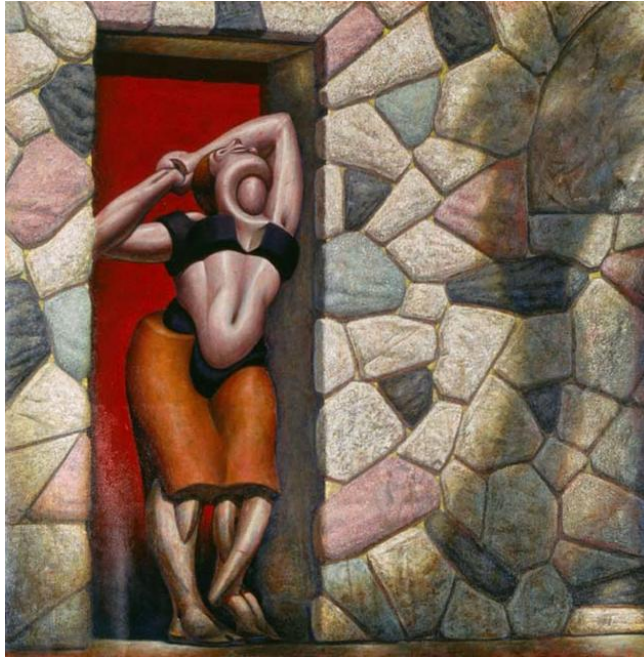

---

<b>Category</b>	Painting
<b>Artist Resale Right</b>	Unassigned

\$6,500

**JIM BARRETT**

*Eucalyptus & Rose Hips*

72 x 60 in. (182.88 x 152.40 cm)

---

<b>Category</b>	Painting
<b>Artist Resale Right</b>	Unassigned

\$6,500

**JIM BARRETT**

*June Bugs*

72 x 58 x 12 in. (182.88 x 147.32 x 30.48 cm)

---

<b>Category</b>	Painting
<b>Artist Resale Right</b>	Unassigned

\$7,500

**JIM BARRETT**

*Red Door*

85 1/2 x 84 in. (217.17 x 213.36 cm)

---

<b>Category</b>	Painting
<b>Artist Resale Right</b>	Unassigned

\$95,000

**JIM BARRETT**

*War Complex*

Oil on canvas