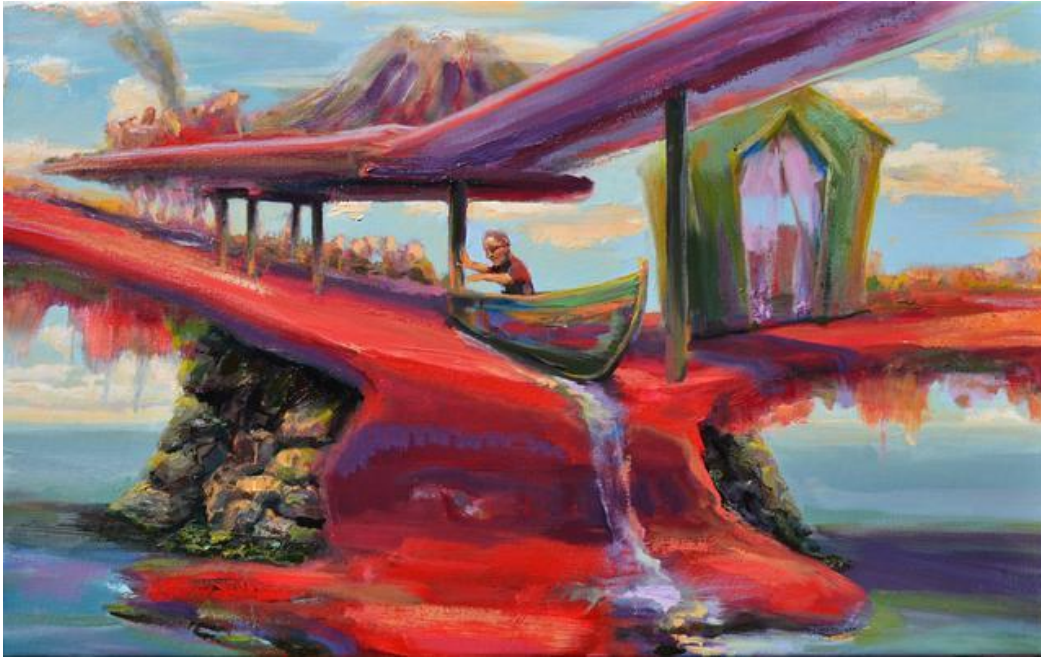

None

$4,000

THOMAS WHITTAKER KIDD

Shoving Off and Dropping In, 2015

Oil

30 x 48 in. (76.20 x 121.92 cm)

Description	Oil on Canvas
Category	Painting
Artist Resale Right	Unassigned