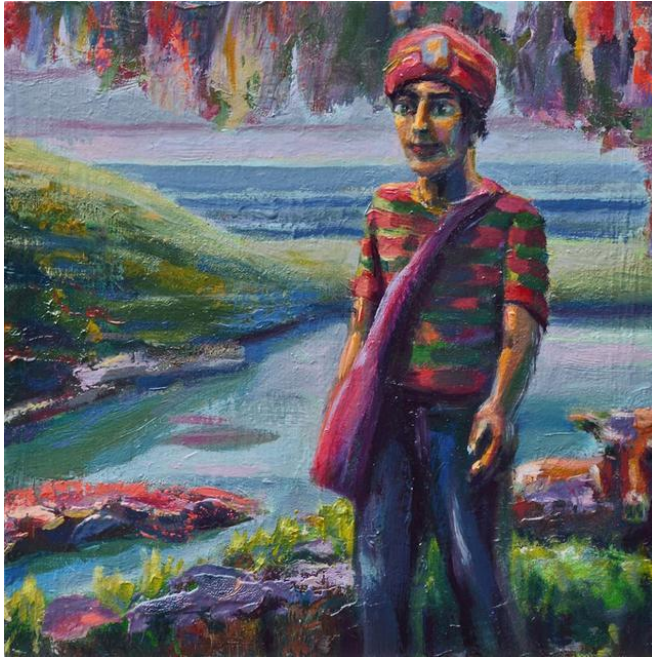

None

$1,200

THOMAS WHITTAKER KIDD

A Sikh in Massachusetts, 2016

Oil

25 x 25 x 2 in. (63.50 x 63.50 x 5.08 cm)

Description	Oil on panel
Category	Painting
Artist Resale Right	Yes