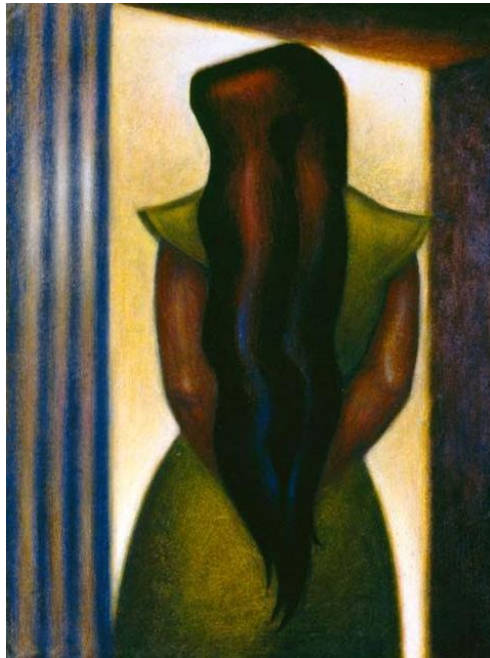

Category	Painting
Artist Resale Right	Unassigned

\$2,000

JIM BARRETT

Maller

16 x 16 in. (40.64 x 40.64 cm)

Category	Painting
Artist Resale Right	Unassigned

\$3,000

JIM BARRETT