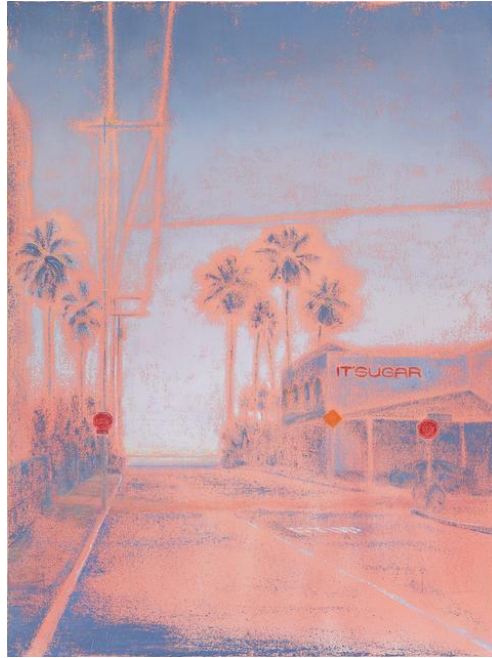

None

$4,500

GAY SUMMER RICK

Sugar at Venice and Speedway, 2015

Oil

40 x 30 x 1 1/2 in. (101.60 x 76.20 x 3.81 cm)

Category	Painting
Artist Resale Right	Yes
Country of Origin	united states