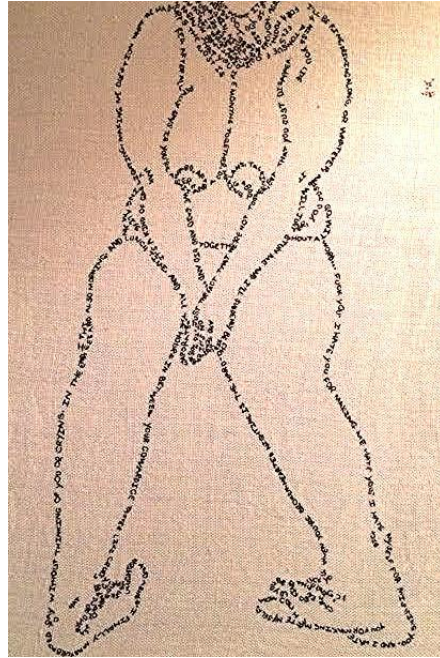

Embroidery on linen

12 x 17 x 1 in. (30.48 x 43.18 x 2.54 cm)

n/a

Description	Embroidery on linen
Category	Textiles
Artist Resale Right	Unassigned
Catalogue Text	Made through feminist ideals
Country of Origin	usa

None

\$700

ELLEN SCHINDERMAN

Ghosed, 2016

Emroidery on linen

16 x 22 x 1 in. (40.64 x 55.88 x 2.54 cm)

N/A

Description	Embroidery on linen
Category	Textiles
Artist Resale Right	Unassigned
Country of Origin	United States