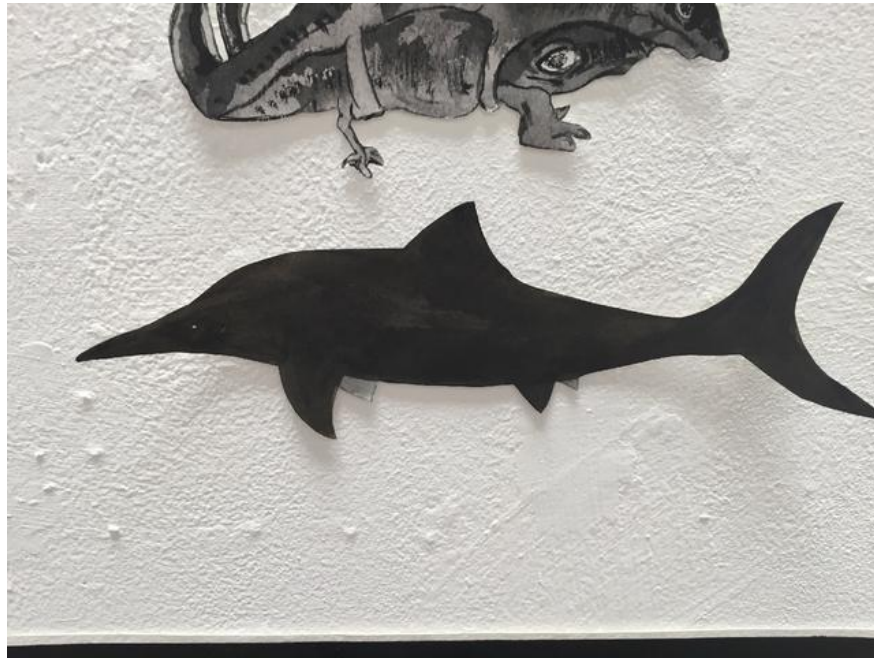

20 x 12 in. (50.80 x 30.48 cm)

Current Location	bG Gallery; 2525 Michigan Ave Santa Monica, CA 90404 US
Category	Drawing

\$90

JIM HOLYOAK

caaat?

Category

Work on paper

JIM HOLYOAK