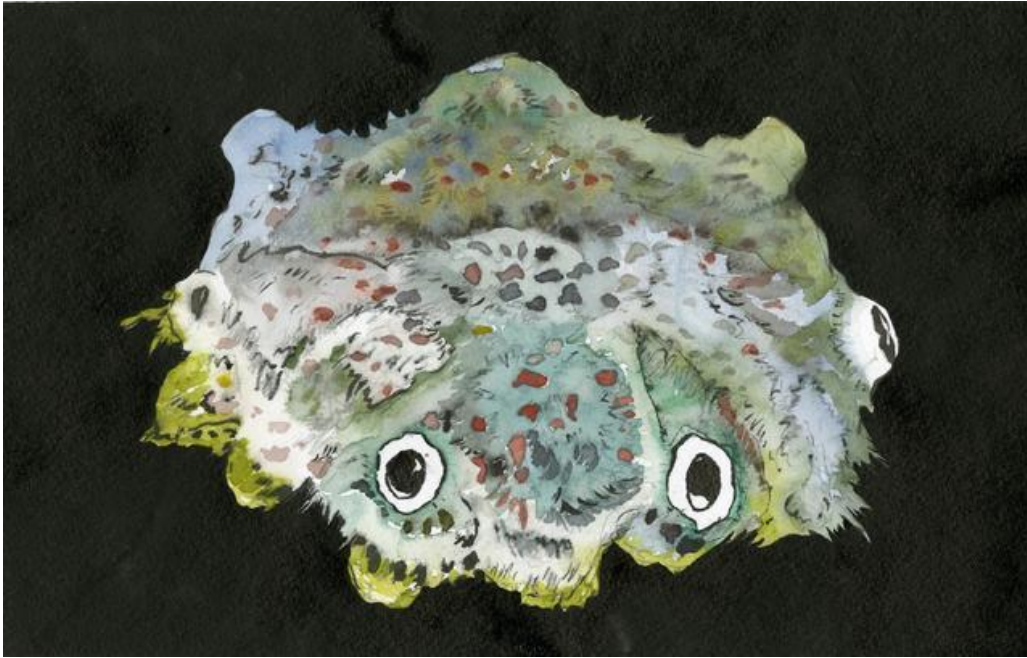

JIM HOLYOAK

Stellar Jay (Salt Sprong Island, BC)

Current Location

Jim Holyoak studio Montreal; Montréal, QC CA

\$250

JIM HOLYOAK

Spongy Diatom

Current Location