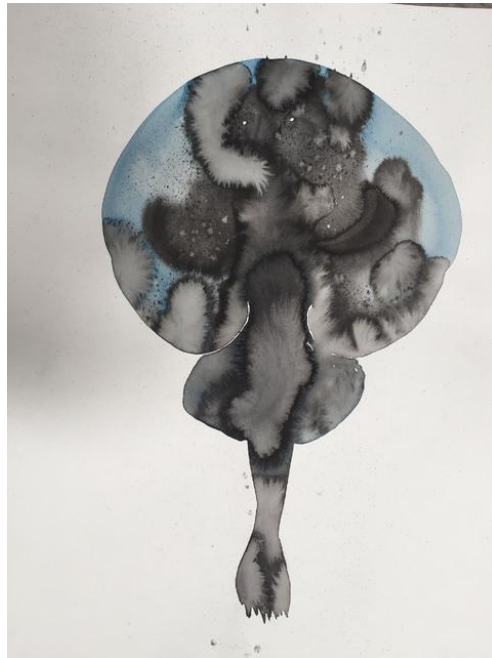

Troll of Sanjay Gandhi (Mumbai 2016) 11 1/2 x 8 1/4

Current Location

Jim Holyoak studio Montreal; Montréal, QC CA

Category

Drawing

\$500

JIM HOLYOAK

Pacific Electric Eel (Montréal 2016) 17x14 in