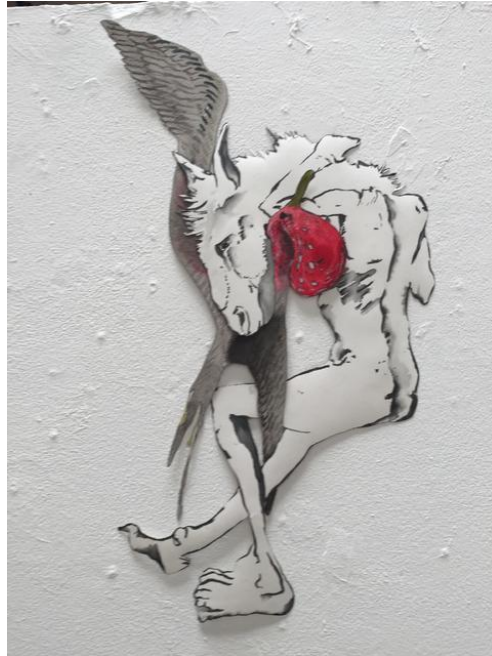

$600

JIM HOLYOAK, MATT SHANE

Frigate and Horseman (entwined diptych) Montreal and Salt Spring Island

20 x 12 in. (50.80 x 30.48 cm)

Current Location	bG Gallery; 2525 Michigan Ave Santa Monica, CA 90404 US
Category	Drawing