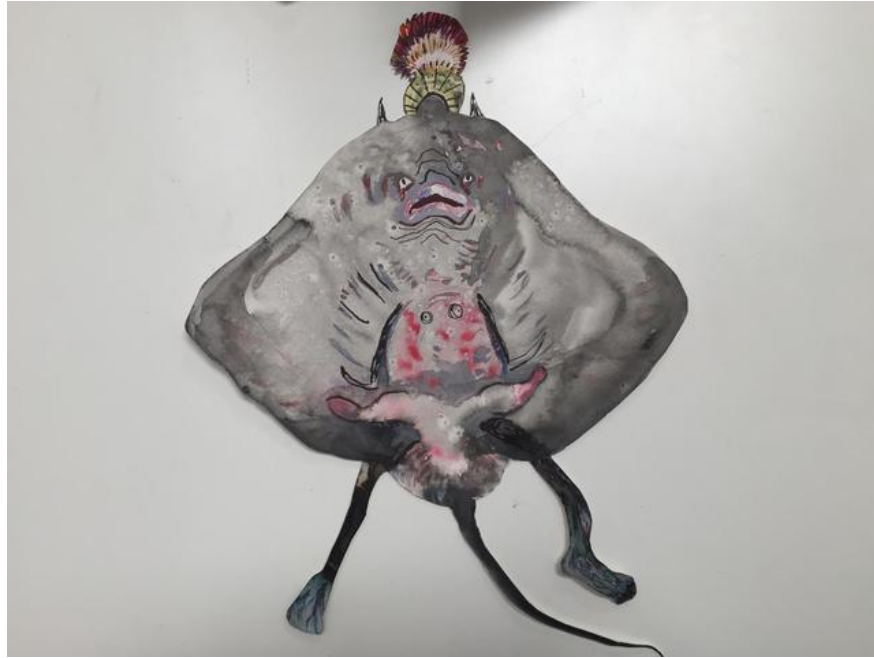

None

$400

JIM HOLYOAK

Untitled (stingray)

Ink on Paper.

14 1/2 x 12 in. (36.83 x 30.48 cm)

Description

Collaboration with Matt Shane.

Current Location

Jim Holyoak studio Montreal; Montréal, QC CA

Category

Other