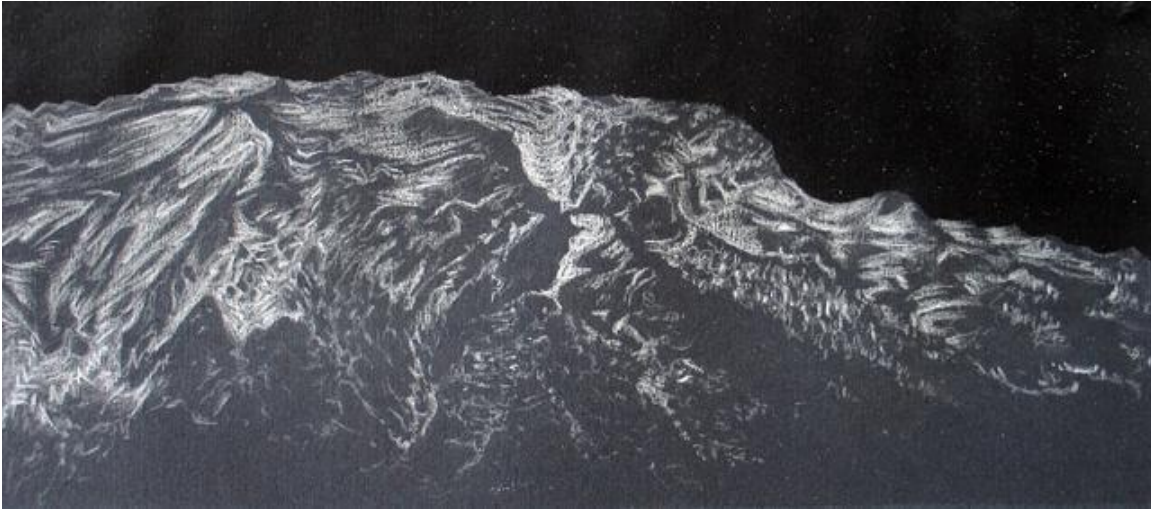

JIM HOLYOAK

Hardanger Fjord (Norway, 2012)

20 x 9 in. (50.80 x 22.86 cm)

Current Location

Jim Holyoak studio Montreal; Montréal, QC CA

Category

Drawing