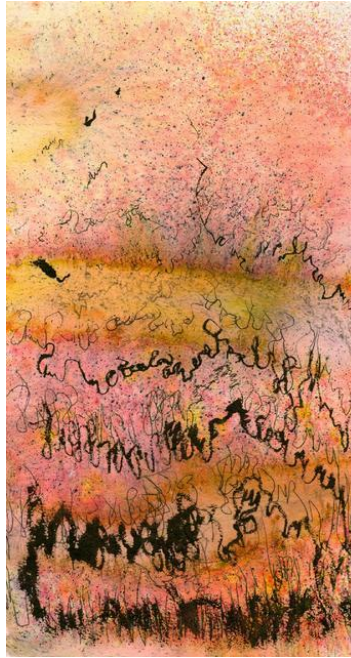

$200

JIM HOLYOAK

Observational Music Drawing of Sean Wedick

9 x 9 in. (22.86 x 22.86 cm)

Current Location

Jim Holyoak studio Montreal; Montréal, QC CA

Category

Drawing