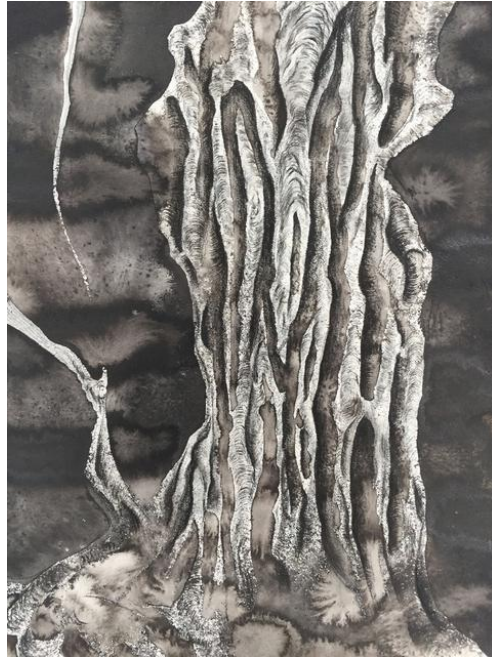

Pelican (SSI 2014)

Current Location

bG Gallery; 2525 Michigan Ave Santa Monica, CA 90404 US

Category

Drawing

\$500

JIM HOLYOAK

Bonann at Hanuman Ghanteshwar (Mumbai 2016) 13 1/2 x 10 3/4 in