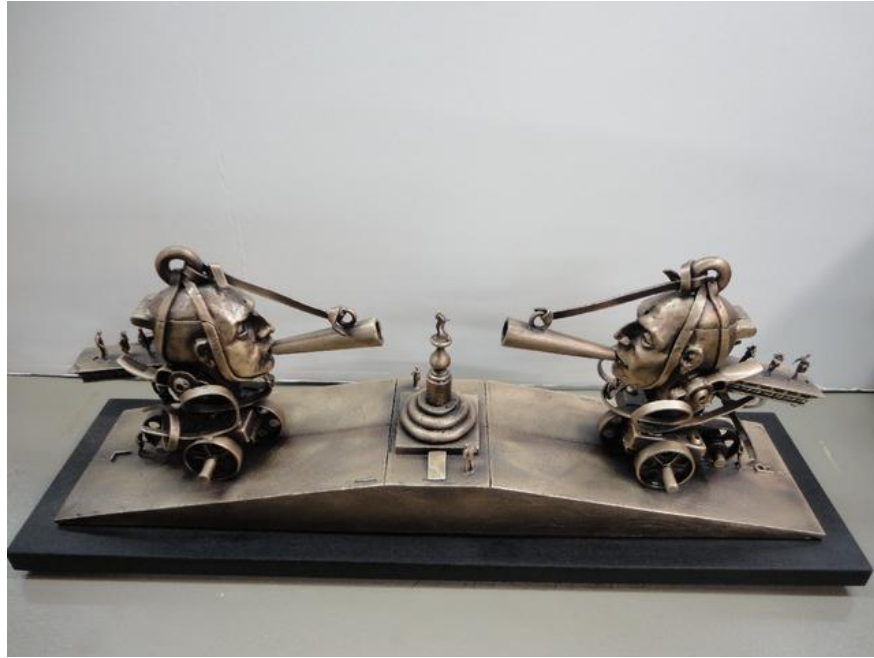

\$3,500

TED GALL

Evil Monkey, Oz Series

Bronze

13 x 5 1/2 x 8 in. (33.02 x 13.97 x 20.32 cm)

Description	Bronze
Category	Sculpture
Artist Resale Right	Unassigned

\$7,500

TED GALL