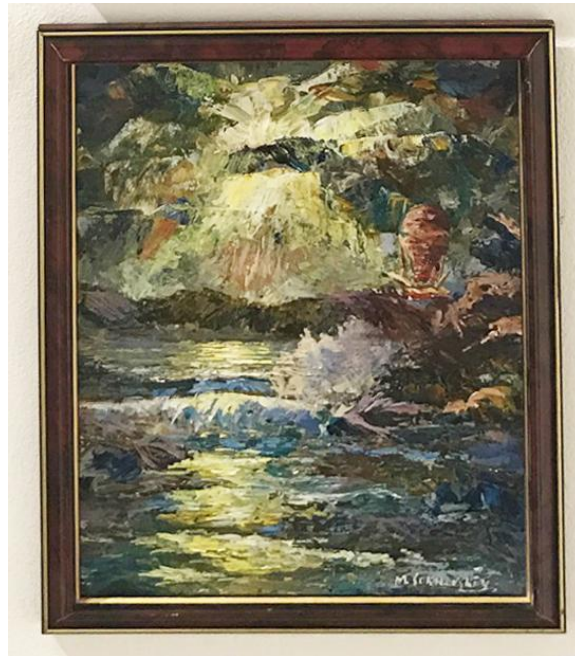

\$1,500

MICHELLE KINGDOM

A Lingering Trace

Hand embroidery

10 1/2 x 12 1/2 in. (26.67 x 31.75 cm)

Category	Other
Artist Resale Right	Unassigned

\$800

MIKHAIL SOVOLOVSKIY

Water and Sky

Category	Painting
Artist Resale Right	Unassigned

\$700

MIMI HERRERA-PEASE

Linear I

Oil

12 in. (30.48 cm)

Mimi Herrera-Pease