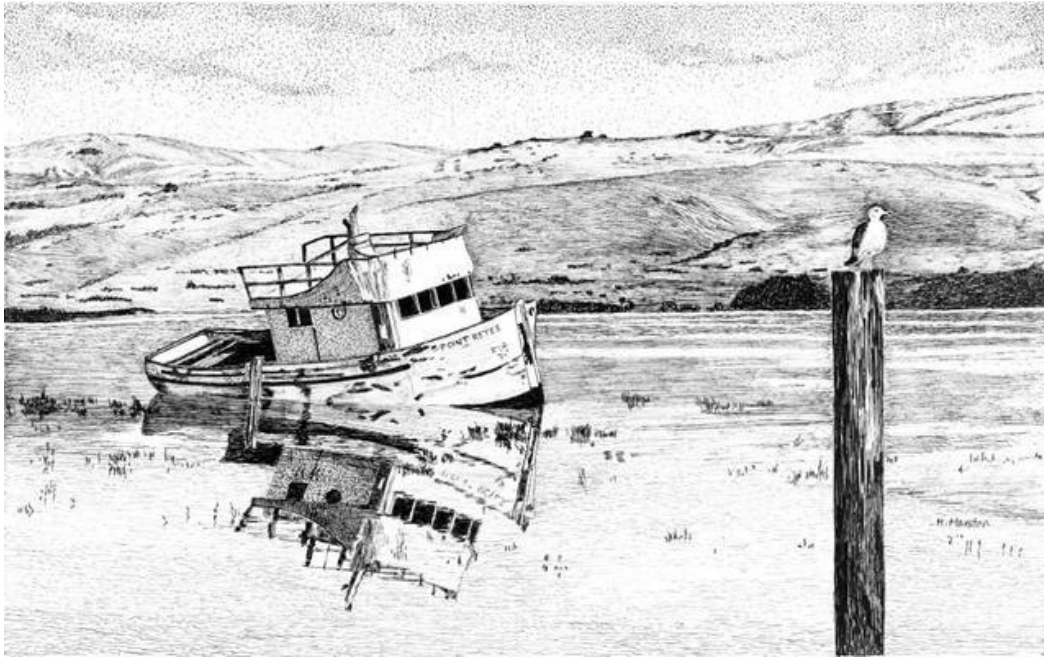

\$1,200

MARIE MARSTON

Feathered Guard

14 1/2 x 20 1/2 in. (36.83 x 52.07 cm)

Category

Drawing

Artist Resale Right

Unassigned