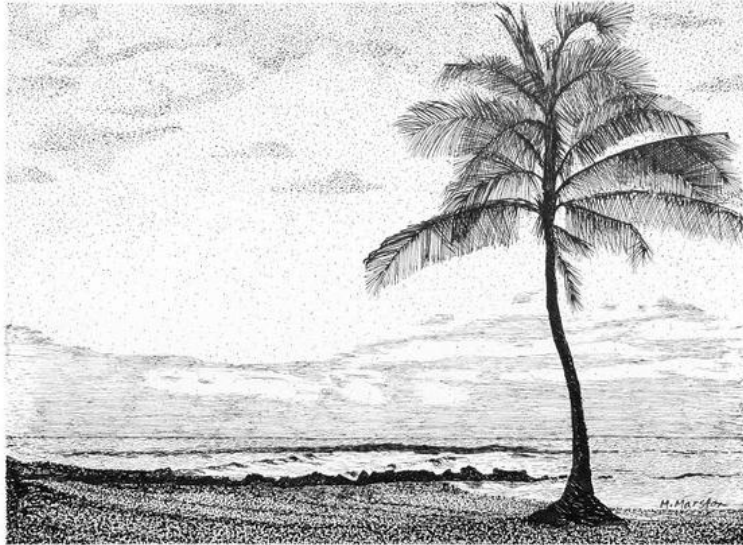

$800

MARIE MARSTON

Standing Guard

13 1/2 x 16 in. (34.29 x 40.64 cm)

Category	Drawing
Artist Resale Right	Unassigned