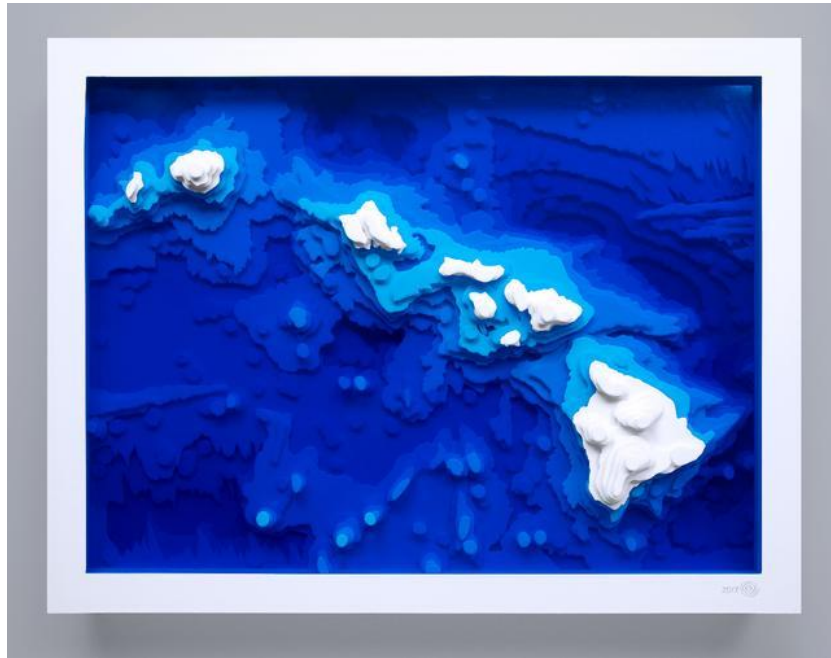

OLGA SKOROKHOD

Hawaii

14 1/2 x 11 x 2 1/2 in. (36.83 x 27.94 x 6.35 cm)

Description	hand-cut paper, colored film, foam board
Category	Mixed media
Artist Resale Right	Unassigned

\$800

PASCALINE DOUCIN-DAHLKE