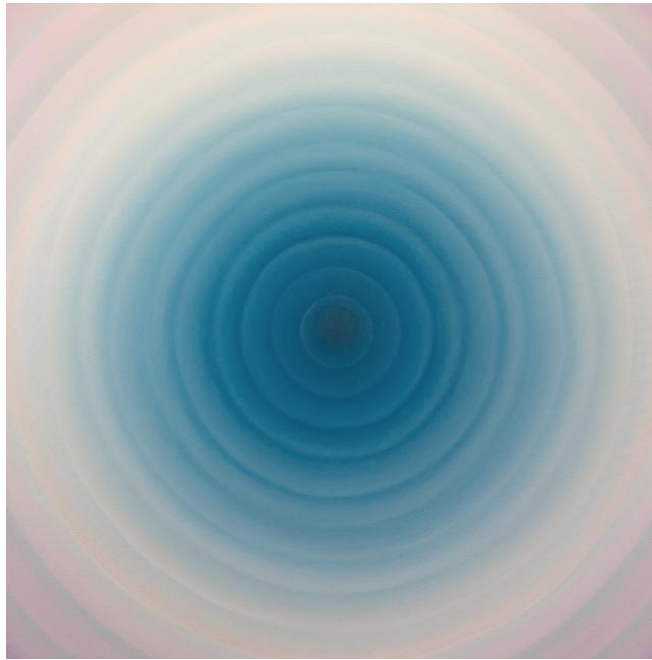

$3,200

KAORI FUKUYAMA

Sound of Stillness, 2016

Oil

36 x 36 x 1 1/2 in. (91.44 x 91.44 x 3.81 cm)

On the back

Description	Oil on Canvas
Category	Painting
Artist Resale Right	Unassigned