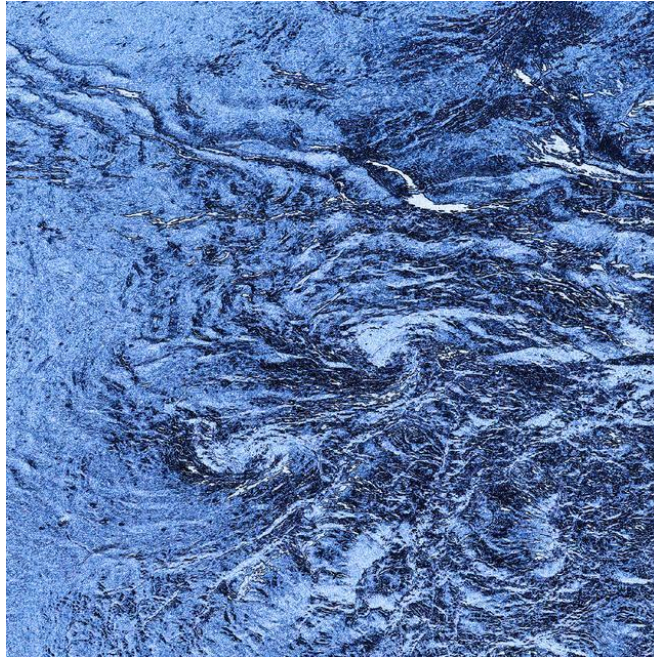

STEPHEN SCHIFF

Turbulenz 4406

15 3/4 in. (40.00 cm)

Print number/edition(20) at lower left corner, signature lower right corner

---

Description	Archival materials used throughout
Category	Other
Artist Resale Right	Unassigned