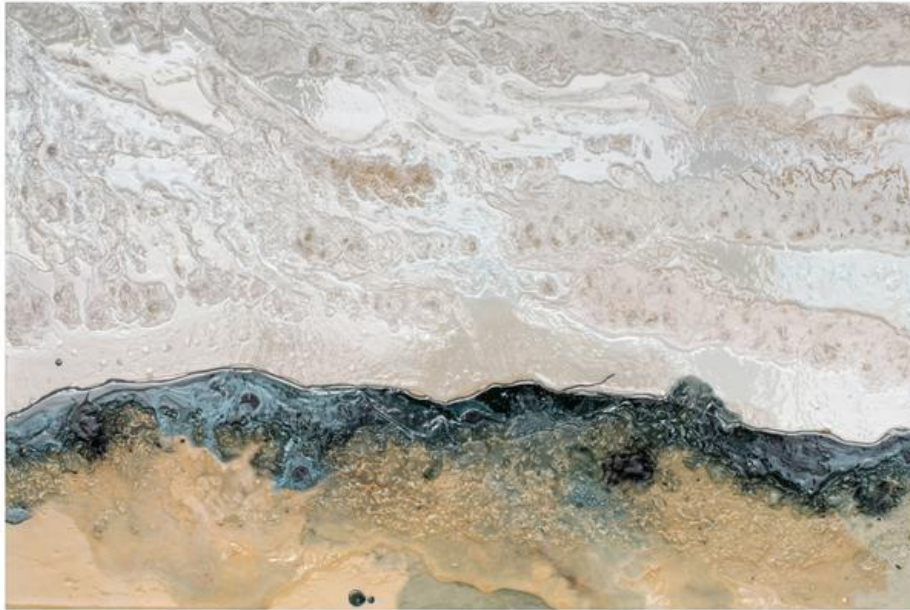

JESSICA MANELIS

Water Logged, 2015

C-Print

20 x 20 in. (50.80 x 50.80 cm)

Description	digital print
Category	Photography
Artist Resale Right	Unassigned

\$1,900

JOELLE COOPERRIDER

Site No. 5 (For Sweden), 2015