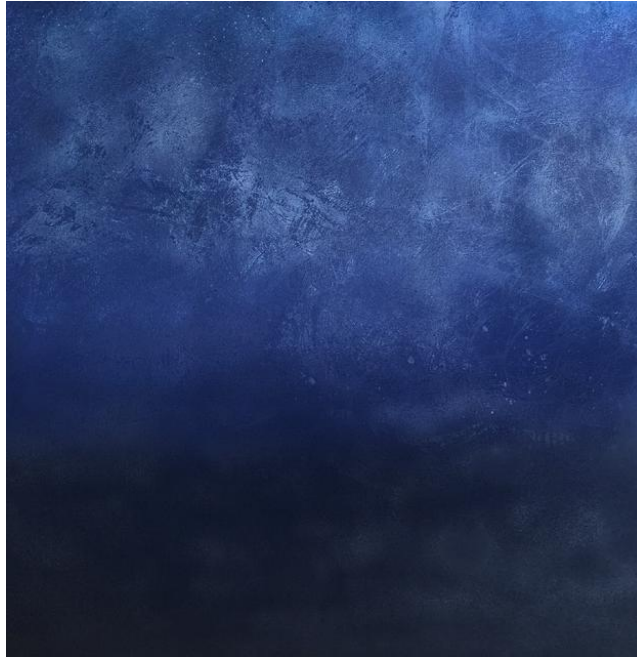

MARIA BOUQUET

The Blue moonlight, 2016

Acrylic

24 x 24 x 2 in. (60.96 x 60.96 x 5.08 cm)

Back on the canvas

Category	Painting
Artist Resale Right	Unassigned
Catalogue Text	Maria Bouquet is an Argentinian artist, who is currently living between Washington D.C., NYC and Buenos Aires. Born and raised in Buenos Aires, she moves to New York to do her Masters of Fine Arts in Pratt Institute. In 2005 she graduates with an honor roll and continues to pursue her passion as a painter, photographer and artist. Her work attempts to capture the depths within spirituality in relation to the world. Till today her work has been exhibited in metropolitan cities in Latin America, North America, Europe, and Asia. Some of her professional highlights have been participating in critic and analysis of contemporary art with Louise Bourgeois in Chelsea, New York and with Carlos Gorriarena in Buenos Aires, Argentina. Also, her work has been showcased in major fairs, such as: Art Basel; AAF Contemporary Art Fair New York; Centro Cultural Borges, Argentina; Dumbo, New York; World Bank Art Society.