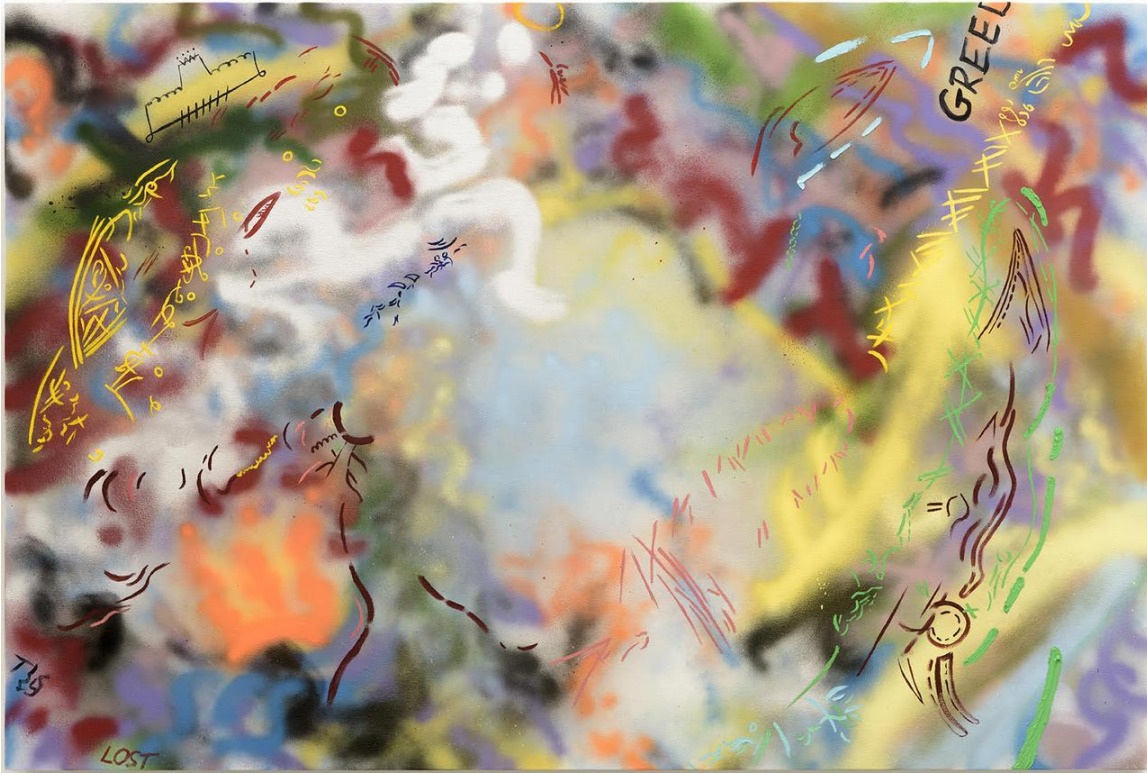

Silver print

28 x 20 in. (71.12 x 50.80 cm)

**DANIELLE EUBANK**

*Arctic Waters IV*

oil

oil

32 x 42 in. (81.28 x 106.68 cm)

2016