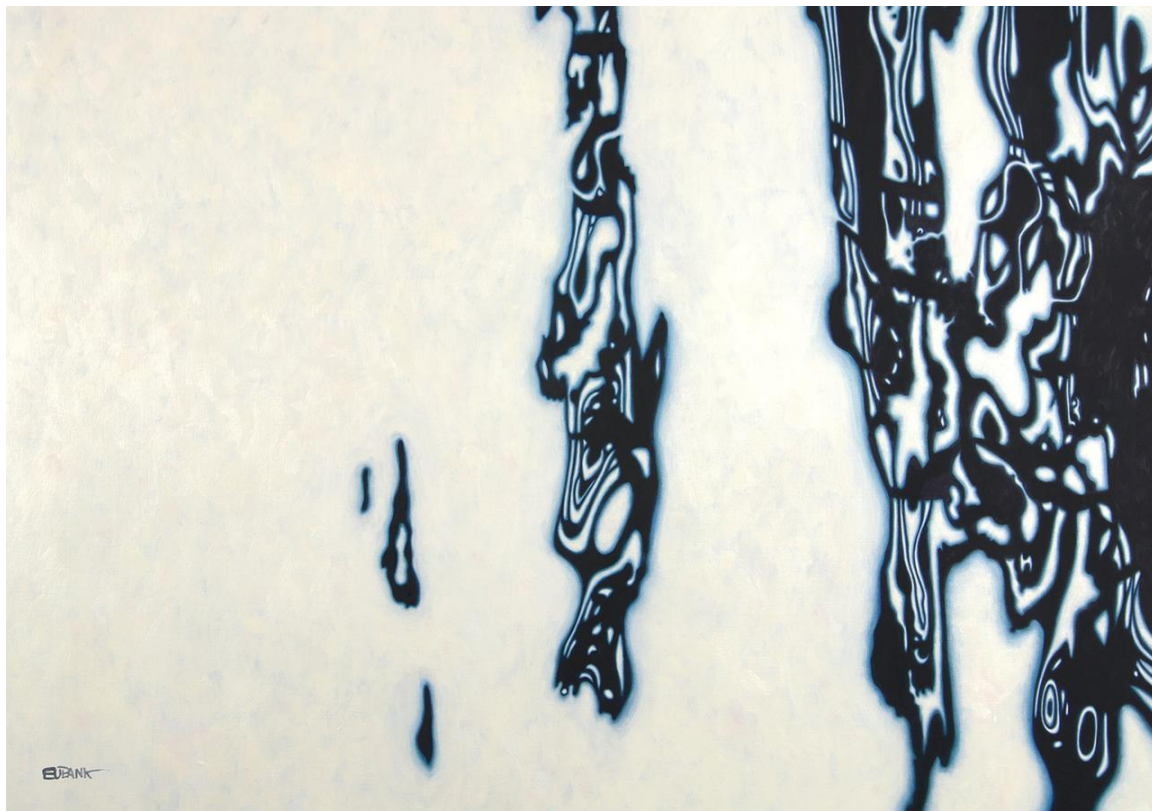

**OLYMPIO**  
*A Baby Bird*

**JOHN SZABO**  
*Brown Dew Drop*

**CAMPBELL LAIRD**  
*The Hem of her Dress*

**DANIELLE EUBANK**  
*Arctic III*  
28 x 40 in. (71.12 x 101.60 cm)

**DANIELLE EUBANK**  
*Ny Alesund III*  
28 x 40 in. (71.12 x 101.60 cm)