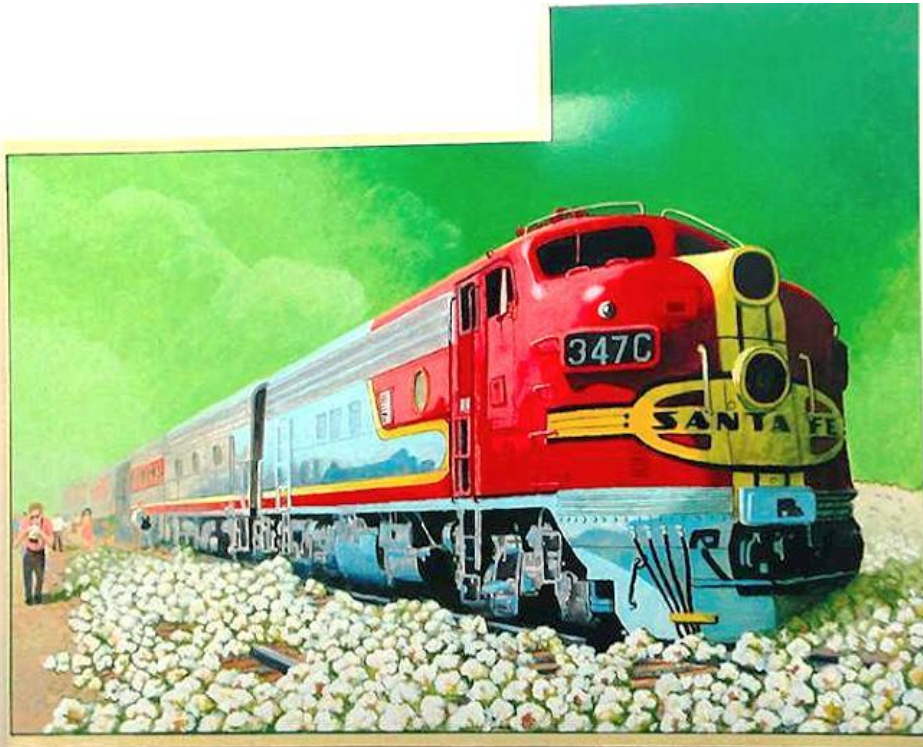

ELLEN SCHINDERMAN
G-L-O-R-I-A
Hand needlepoint

RALPH ALLEN MASSEY

High Plains Incident

Acrylic on Panel

19 1/2 x 24 in. (49.53 x 60.96 cm)