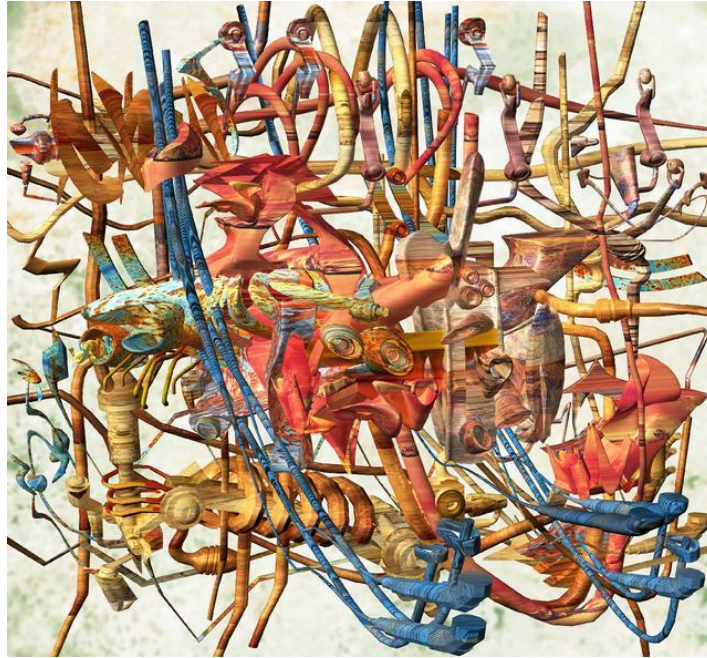

---

<b>Category</b>	Photography
<b>Artist Resale Right</b>	Unassigned

\$700

**ROBYN ALATORRE**

*Evolution*

Oil

38 x 18 in. (96.52 x 45.72 cm)

---

<b>Description</b>	Sheet metal mounted on wood with metal frame
<b>Category</b>	Painting
<b>Artist Resale Right</b>	Unassigned

**RYOTA MATSUMOTO**

*Swirling Effects and Their Wayside Phenomena*, 2016

Mixed media