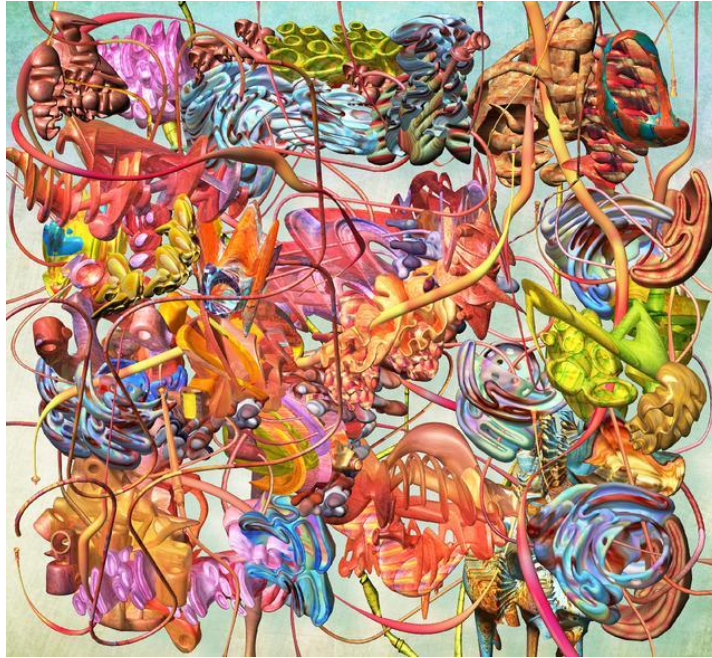

RYOTA MATSUMOTO

Rapid Gaze Polynomials Embedded in Infinite Variables
25 x 27 in. (63.50 x 68.58 cm)

Category	Mixed media
Artist Resale Right	Unassigned