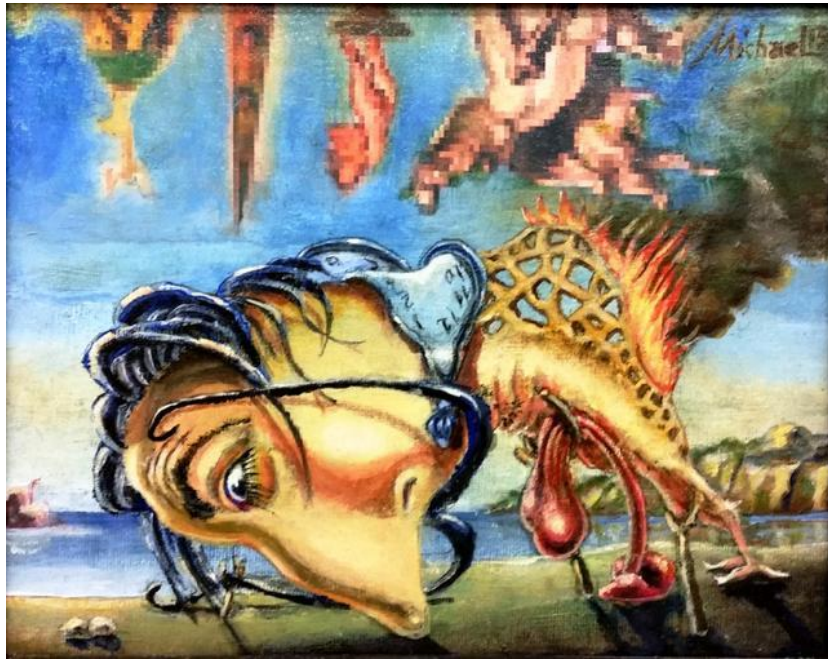

$1,500

MICHAEL MASON

Dali Burning

8 x 10 in. (20.32 x 25.40 cm)

Category	Mixed media
Artist Resale Right	Unassigned