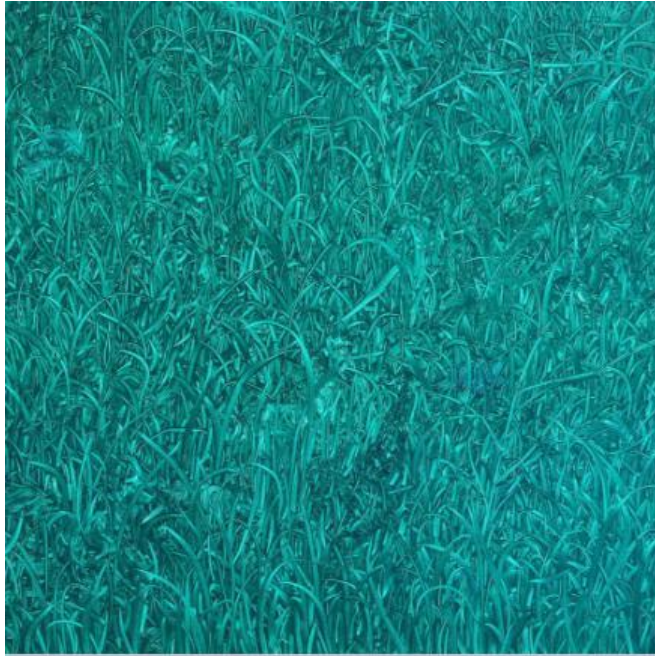

*Weeds*, 2016

Oil

24 in. (60.96 cm)

---

<b>Description</b>	Oil on canvas
<b>Category</b>	Painting
<b>Artist Resale Right</b>	Unassigned

**SUSAN LIZOTTE**

*No miracle is coming, 2016*

Oil