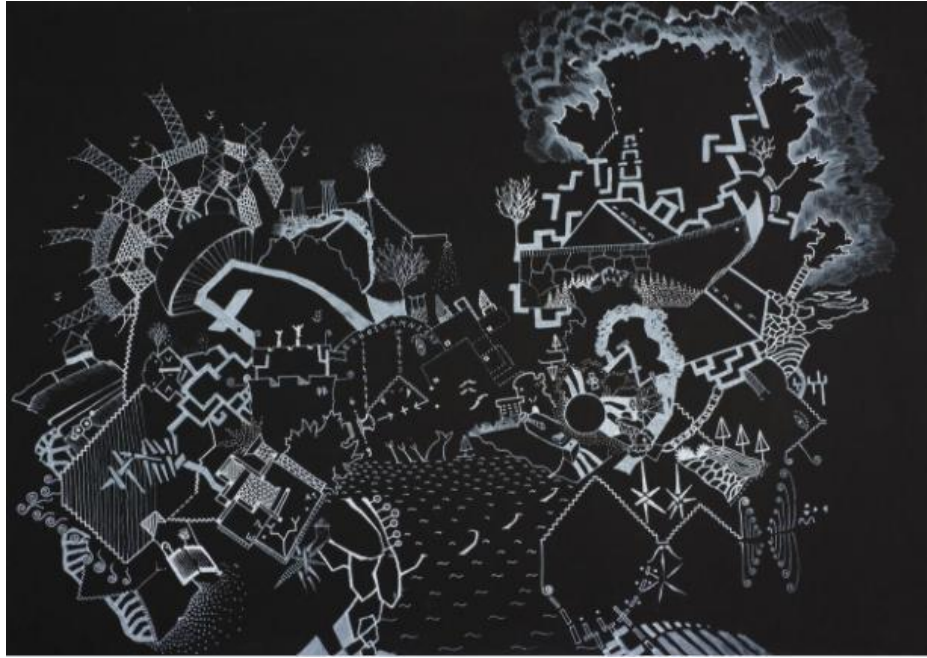

**ALEXIS AVLAMIS**

*Blossom Tree, 2016*

Acrylic

20 x 27 in. (50.80 x 68.58 cm)

---

<b>Description</b>	Acrylic on canvas
<b>Category</b>	Drawing
<b>Artist Resale Right</b>	Unassigned

\$4,000

**ALLEN LINDER**