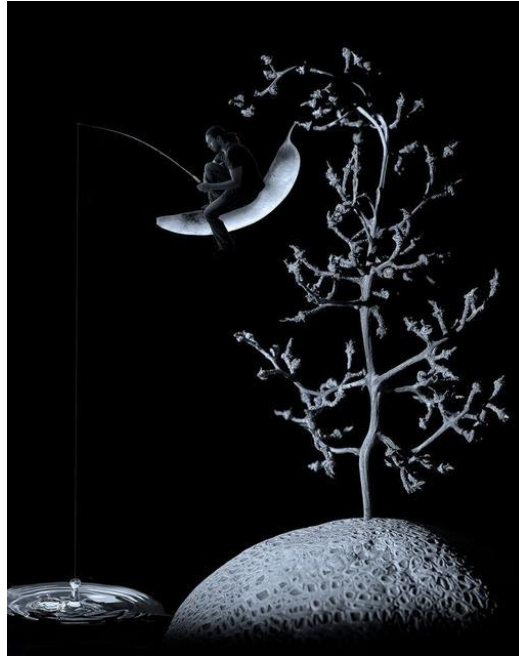

*Slipping away*

12 x 12 in. (30.48 x 30.48 cm)

---

<b>Category</b>	Painting
<b>Artist Resale Right</b>	Unassigned

**SERGE HAMAD**

*Dream Works, 2016*

---

<b>Description</b>	Digital Photography
<b>Category</b>	Photography
<b>Artist Resale Right</b>	Unassigned
<b>Catalogue Text</b>	Fishing for reality in a dream world