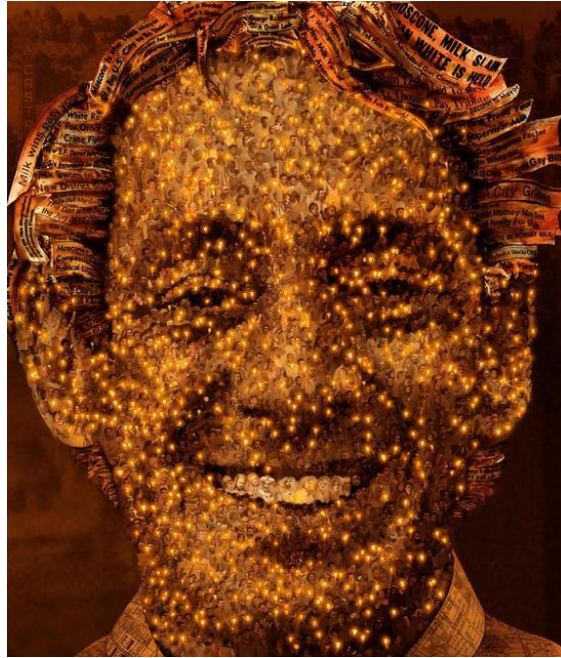

\$1,200

**BIBI DAVIDSON**

*Kitty reality*

25 x 19 in. (63.50 x 48.26 cm)

---

<b>Category</b>	Painting
<b>Artist Resale Right</b>	Unassigned

\$700

**BRETT KAUFMAN**