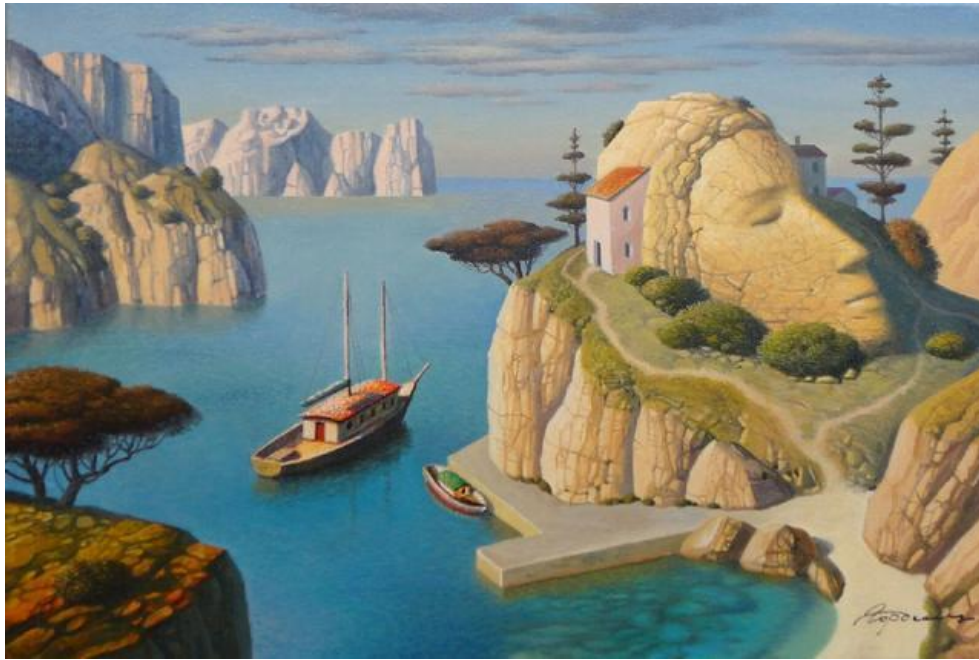

$1,500

EVGENI GORDIETS

Evening bay

Oil

12 x 18 in. (30.48 x 45.72 cm)

Description	Oil on canvas
Category	Painting
Artist Resale Right	Unassigned