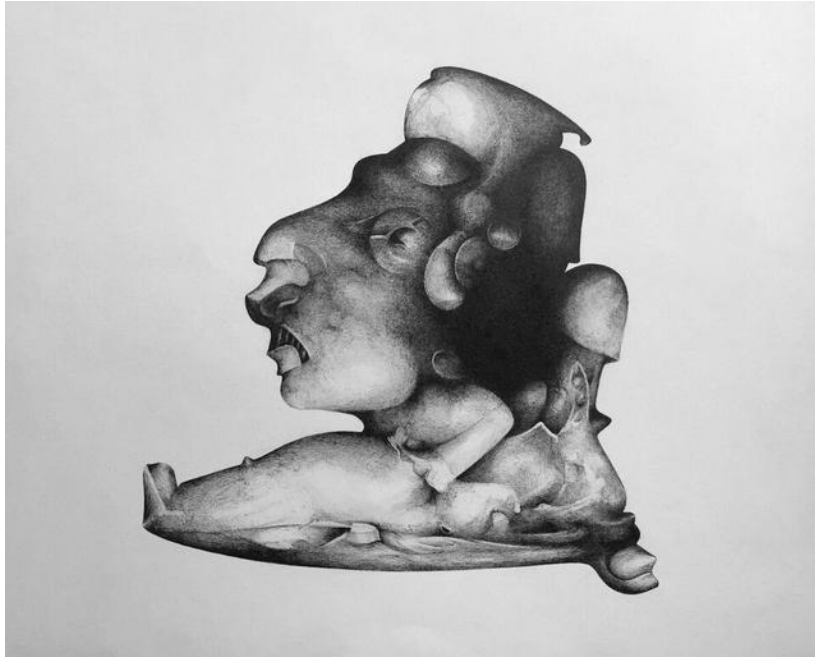

**ALEXIS AVLAMIS**

*Blossom Tree, 2016*

Acrylic

20 x 27 in. (50.80 x 68.58 cm)

---

<b>Description</b>	Acrylic on canvas
<b>Category</b>	Drawing
<b>Artist Resale Right</b>	Unassigned

\$4,000

**ALLEN LINDER**

*Allen man in FreeFall*

6 x 8 x 8 in. (15.24 x 20.32 x 20.32 cm)

---

<b>Category</b>	Sculpture
<b>Artist Resale Right</b>	Unassigned

\$1,200

**ALLEN LINDER**

*Crossing Over*

16 x 20 x 1 in. (40.64 x 50.80 x 2.54 cm)

---

<b>Category</b>	Drawing
<b>Artist Resale Right</b>	Unassigned

\$2,000

**ANDREW CURREY**

*Trolling Goya*

33 x 40 1/2 in. (83.82 x 102.87 cm)

---

<b>Category</b>	Drawing
<b>Artist Resale Right</b>	Unassigned