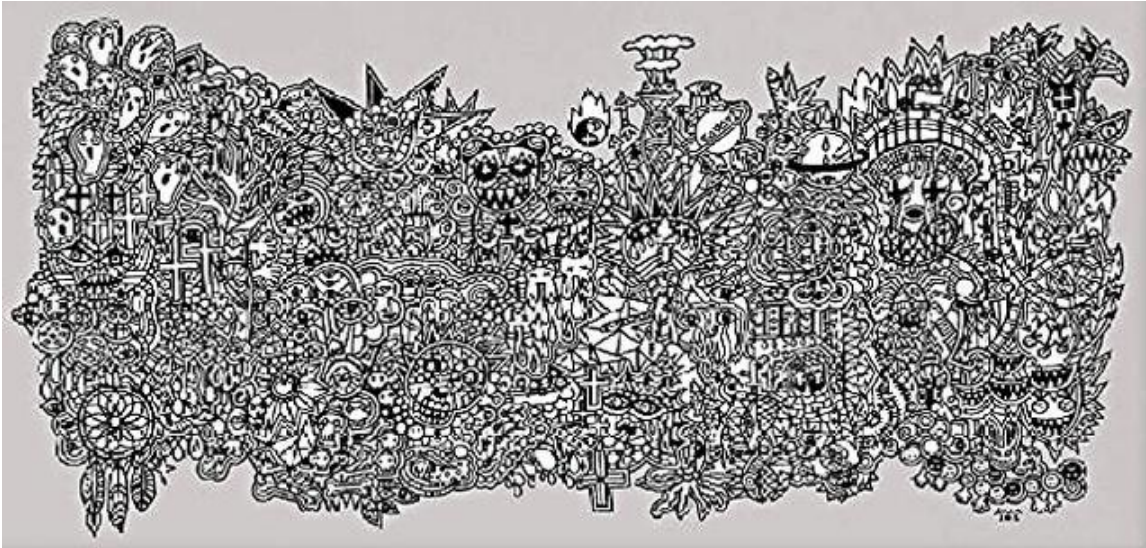

$6,500

SHEN LI KONG

The Dream Catcher

24 x 48 in. (60.96 x 121.92 cm)

Category	Drawing
Artist Resale Right	Unassigned