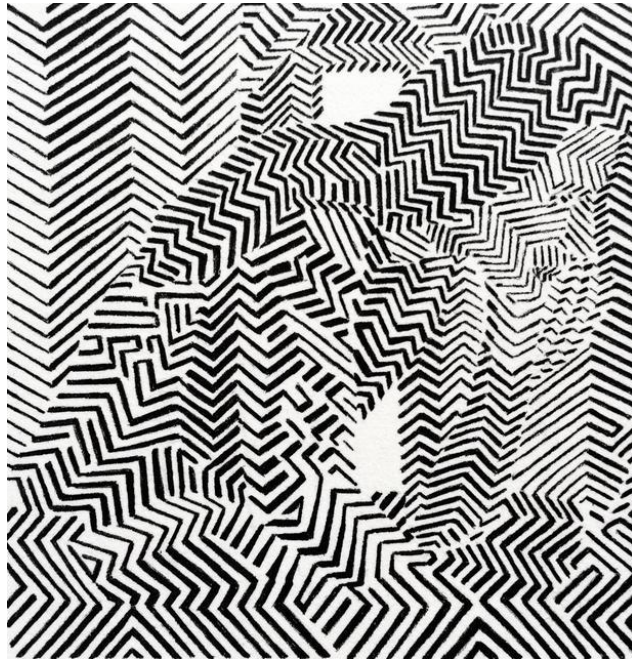

\$5,000

Ghost story

48 x 60 in. (121.92 x 152.4 cm)

Category

Painting

None

\$150

YARON DOTAN

Aperture

3 x 3 in. (7.62 x 7.62 cm)

Category

Other

\$3,000

YARON DOTAN

Disappearing Horse

36 x 36 in. (91.44 x 91.44 cm)