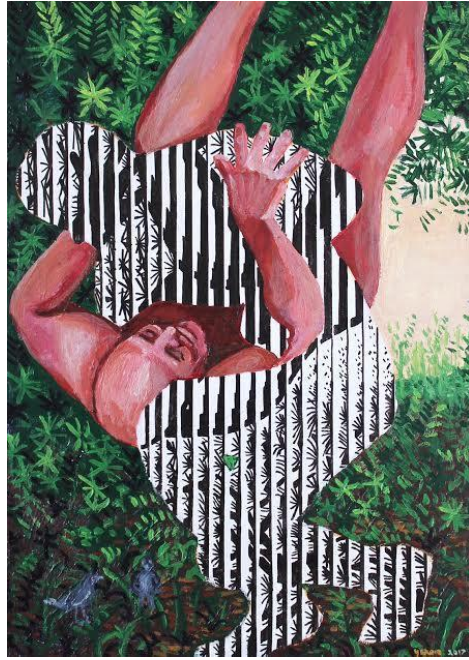

YARON DOTAN

Wrestling Angels

17 x 12 in. (43.18 x 30.48 cm)

Category

Painting