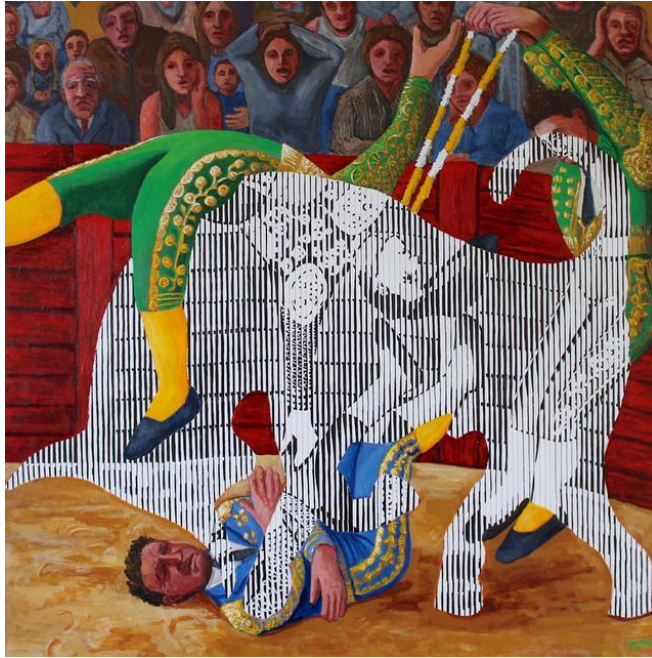

Aperture

3 x 3 in. (7.62 x 7.62 cm)

Category

Other

\$3,000

YARON DOTAN

Disappearing Horse

36 x 36 in. (91.44 x 91.44 cm)

Category

Painting

\$1,300

YARON DOTAN

A Standard Deviation

24 x 24 in. (60.96 x 60.96 cm)

Category

Painting

12 x 16 in. (30.48 x 40.64 cm)

Description

Acrylic and ink on panel

Category

Painting

YARON DOTAN

Narcissus, 2016

48 x 48 in. (121.92 x 121.92 cm)

Description

Acrylic and india ink on panel

Category

Painting

YARON DOTAN

They Saw What They Wanted To See, 2017

48 x 48 in. (121.92 x 121.92 cm)

Description