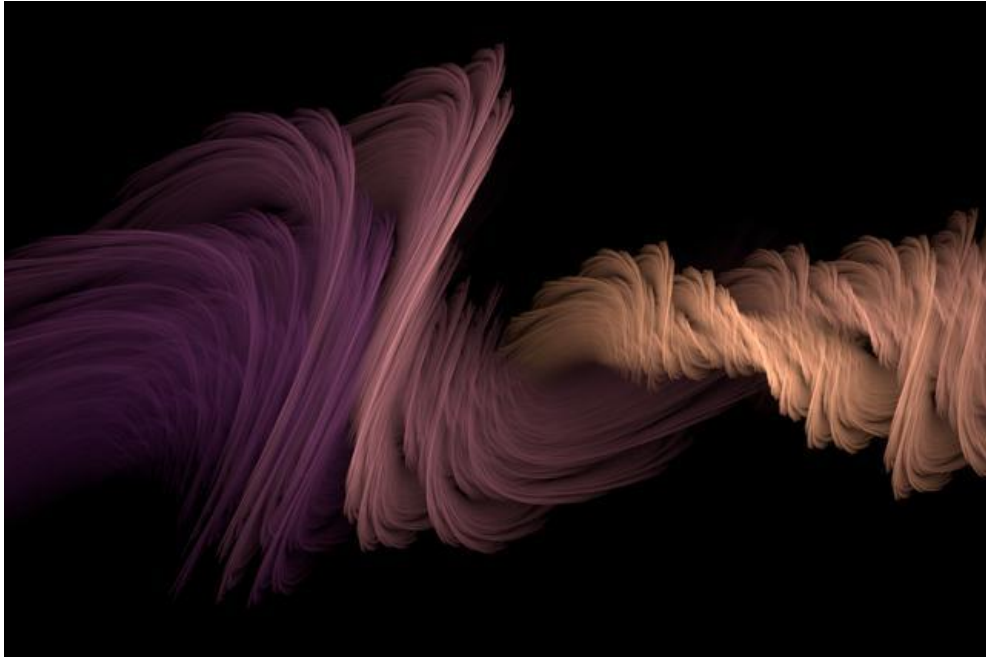

GUY AUSTIN

Breeze#15

Category	Digital art
Artist Resale Right	Unassigned