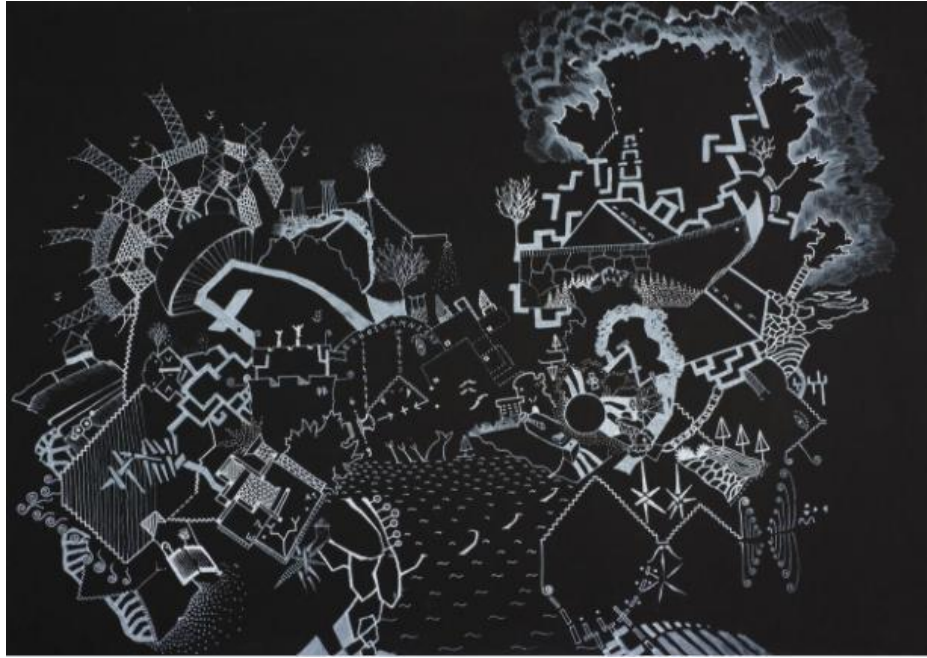

$2,600

ALEXIS AVLAMIS

Blossom Tree, 2016

Acrylic

20 x 27 in. (50.8 x 68.58 cm)

Description	Acrylic on canvas
Category	Drawing
Artist Resale Right	Unassigned