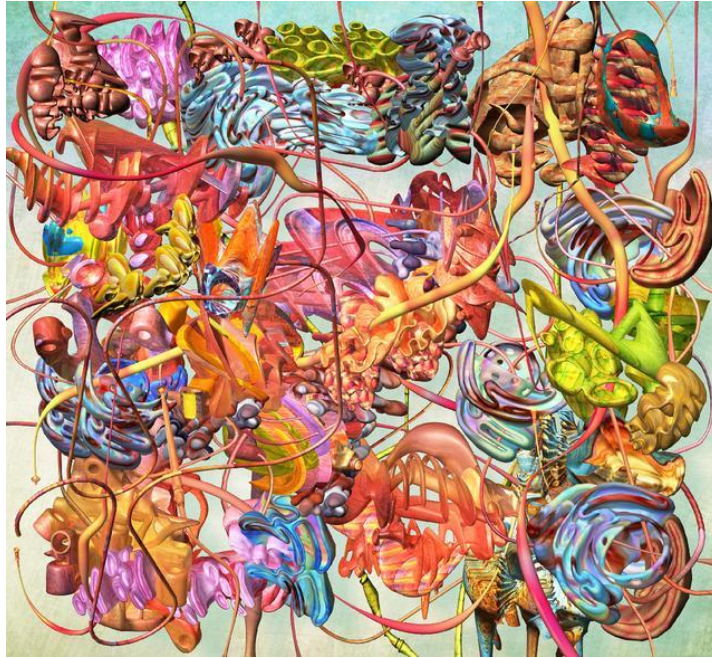

RYOTA MATSUMOTO

Rapid Gaze Polynomials Embedded in Infinite Variables
25 x 27 in. (63.5 x 68.58 cm)

Category	Mixed media
Artist Resale Right	Unassigned