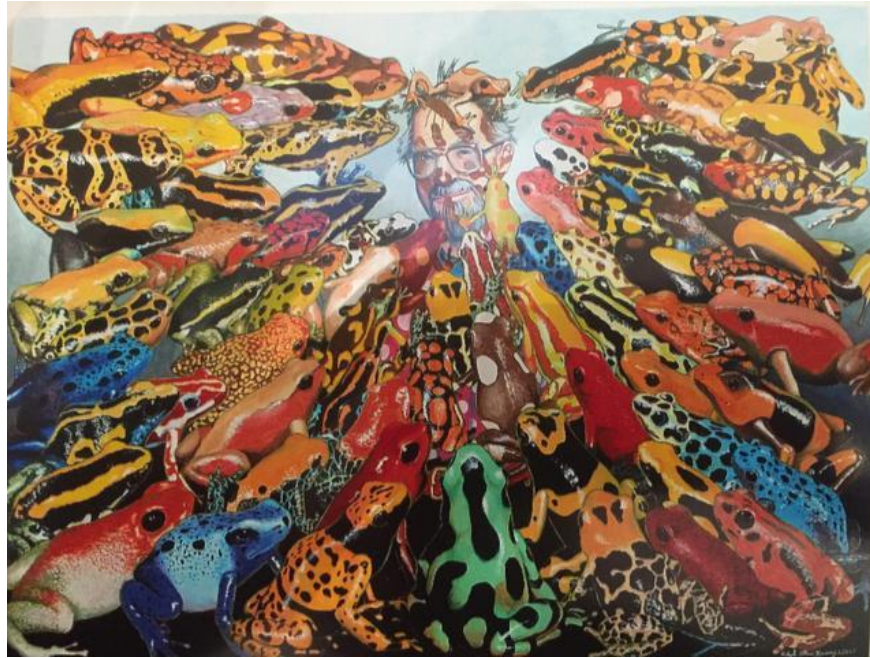

$3,000

RALPH ALLEN MASSEY

Protective Coloring

Category	Painting
Artist Resale Right	Unassigned