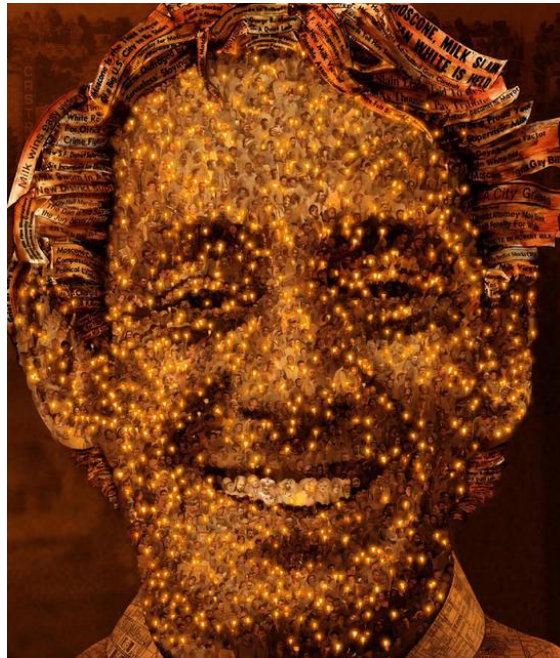

BRETT KAUFMAN

Harvey Milk Candle light March, 2010

Archival Pigment

24 x 20 in. (60.96 x 50.8 cm)

Description	Archival Ink on Cotton Rag
Category	Photography
Artist Resale Right	Unassigned