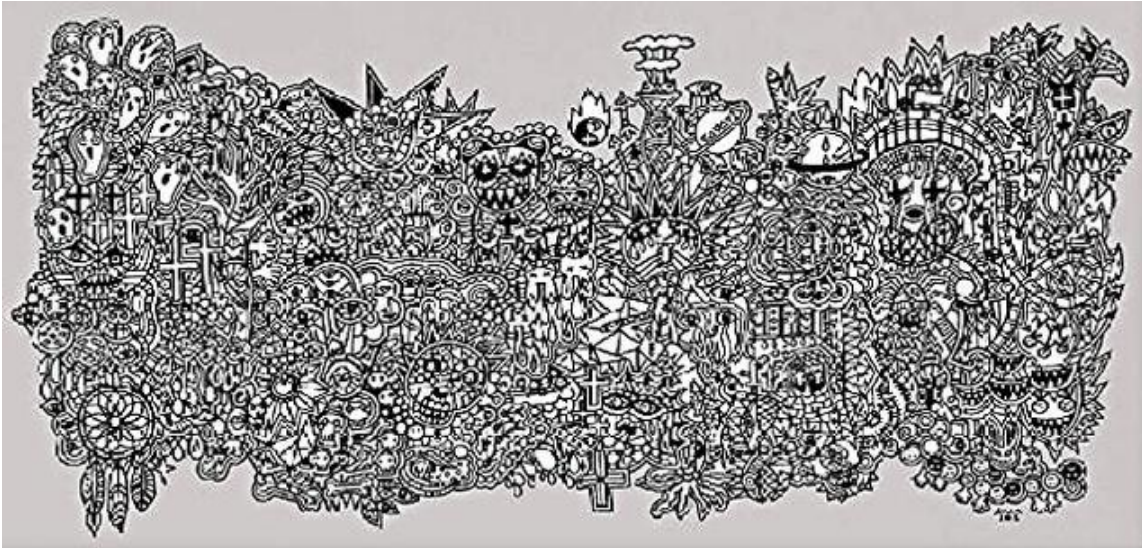

$5,000

SHEN LI

The Dream Catcher

24 x 48 in. (60.96 x 121.92 cm)

Category	Drawing
Artist Resale Right	Unassigned