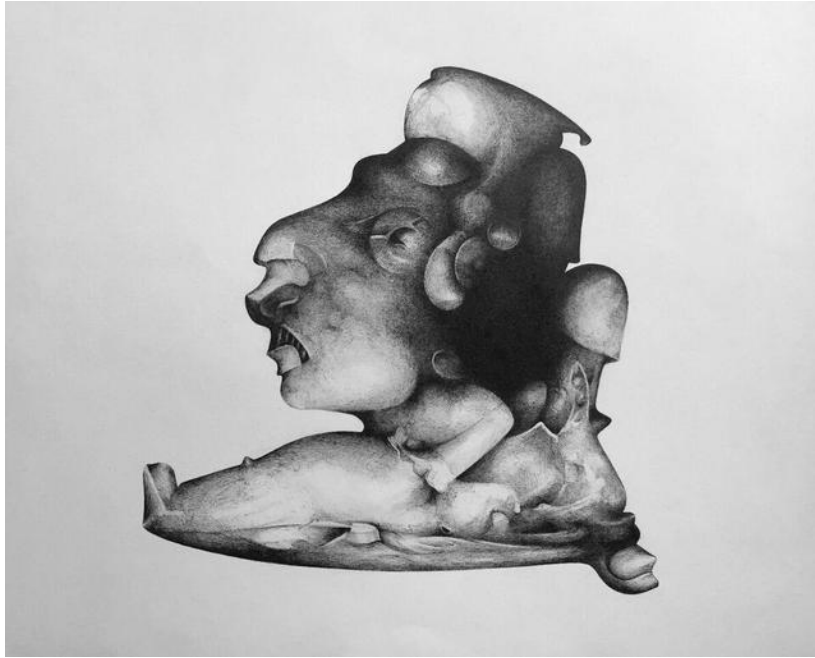

\$2,600

ALEXIS AVLAMIS

Blossom Tree, 2016

Acrylic

20 x 27 in. (50.8 x 68.58 cm)

Description	Acrylic on canvas
Category	Drawing
Artist Resale Right	Unassigned

\$1,200

ALLEN LINDER

Crossing Over

16 x 20 x 1 in. (40.64 x 50.8 x 2.54 cm)

Category	Drawing
Artist Resale Right	Unassigned

\$4,000

ALLEN LINDER

Allen man in FreeFall

6 x 8 x 8 in. (15.24 x 20.32 x 20.32 cm)

Category	Sculpture
Artist Resale Right	Unassigned

\$1,300

ALLOIS

Aurora

20 x 16 in. (50.8 x 40.64 cm)

Description	Oil on canvas
Category	Painting
Artist Resale Right	Unassigned

\$2,000

ANDREW CURREY

Trolling Goya