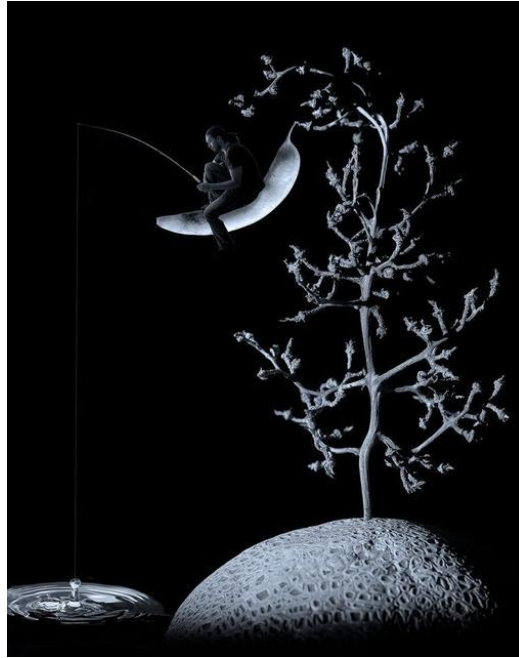

\$800

SCOTT HUTCHISON

Slipping away

12 x 12 in. (30.48 x 30.48 cm)

Category	Painting
Artist Resale Right	Unassigned

SERGE HAMAD

Dream Works, 2016

Description	Digital Photography
Category	Photography
Artist Resale Right	Unassigned
Catalogue Text	Fishing for reality in a dream world