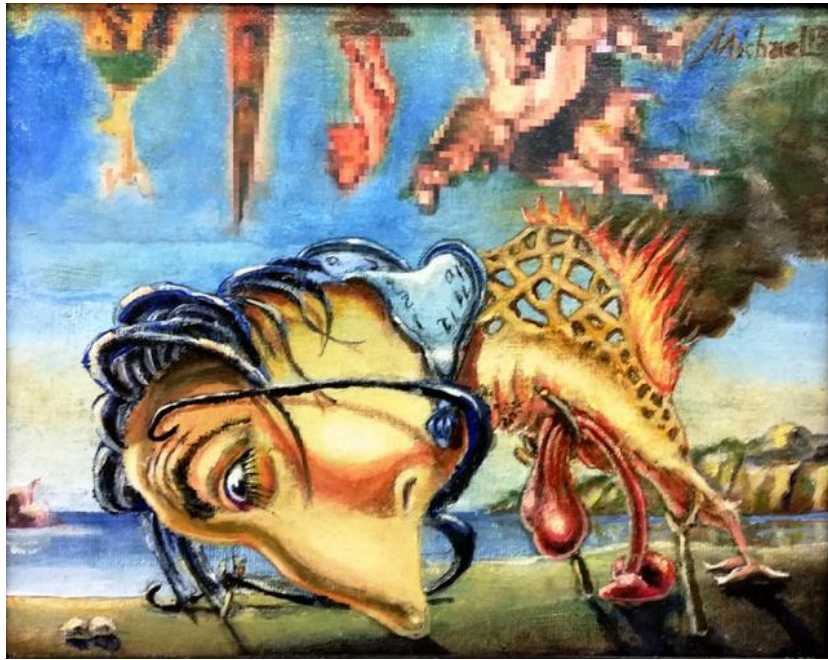

$1,500

MICHAEL MASON

Dali Burning

8 x 10 in. (20.32 x 25.4 cm)

Category	Mixed media
Artist Resale Right	Unassigned